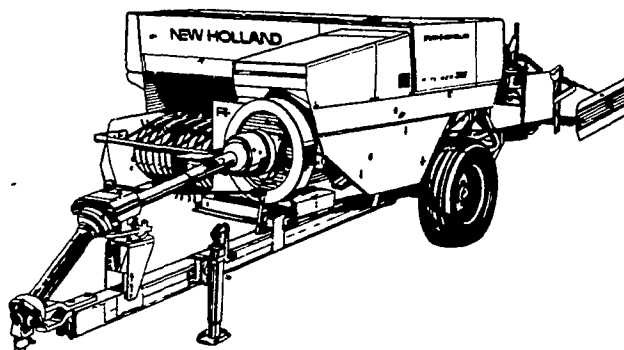

← COME SEE THESE SPERRY NEW HOLLAND FARM EQUIPMENT SPECIALISTS. THEY'VE GOT THE PRODUCTS AND FINANCING PLANS THAT ARE SURE TO SUIT YOUR NEEDS!

There's nothing like a Twin Rotor™ combine from Sperry New Holland. For good reason. The dual-rotor threshing is patented so others can't duplicate it. Come in soon and let us tell you about this exciting advance in combining. There are three models to choose from. And be sure to ask us about the completely new line of Sperry New Holland corn heads, flexible cutterbar soybean headers and rigid cutterbar grain heads.

The Model 892 is the biggest capacity pull-type forage harvester offered by Sperry New Holland. Built for big tractor horsepower the '892' will power through the driveline, and be used with tractors up to 175 horsepower.

Like all Sperry New Holland machines, the '892' is backed by a service and parts system that's second to none.

Stop in and get a great deal on the Sperry New Holland Model 315 baler. This 14" x 18" baler is built extra rugged to handle tough crops. It's designed to work hard and give years of dependable service.