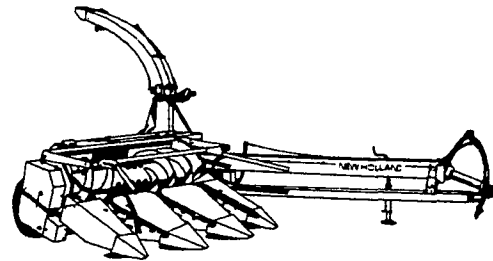

There's a big choice of crop heads, including the exclusive interchangeable 3-row crop head/windrow pickup, 2-row low-profile crop head, conventional windrow pickup sicklebar and ear-corn snapping heads. Under-knife baffles increase capacity.

Like all Sperry New Holland machines, the '892' is backed by a service and parts system that's second to none.