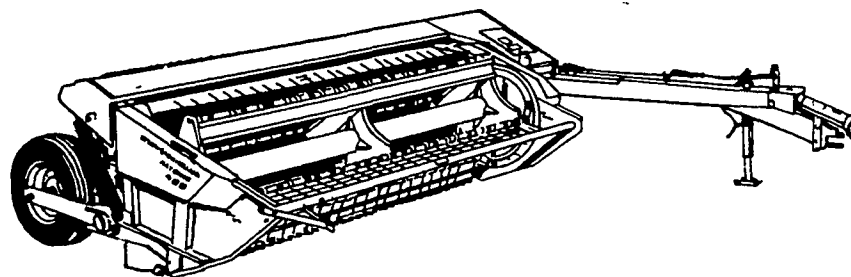

Full-width conditioning rolls in the Model 489 Haybine® mower-conditioner are located in the main frame, not the header. The lighter header responds quicker to ground contours and greatly reduces knife and guard damage. The "489" is designed for operators who demand the very best.