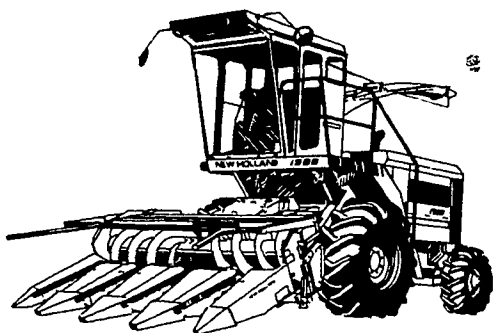

The 250-hp Model 1900 chopper features an exclusive electronic metal detector that reduces harvester damage, and helps cut down on hardware disease. Exclusive underbeveled knives never need rebeveling. Exclusive flip-up feedrolls make shearbar adjustment easy. Exclusive interchangeable cropheads — ideal for the farmer/rancher who chops both windrowed crops and row crops. Plus a big choice of other crop heads. Under-knife baffles increase capacity.