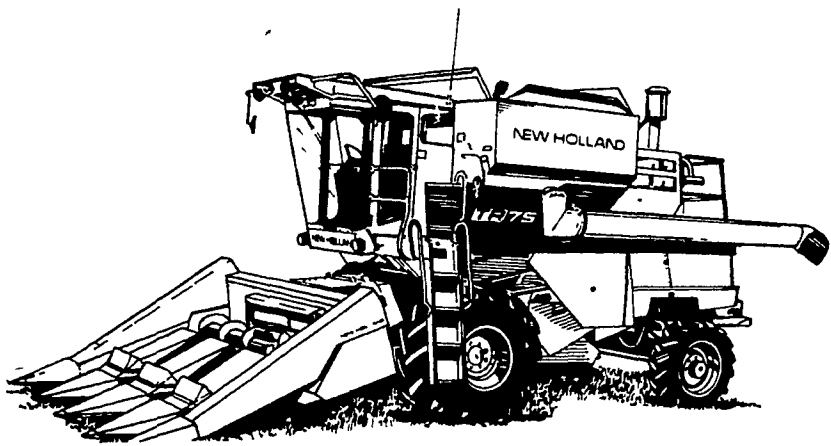

Calling All FARMERS...

YOUR SPERRY NEW HOLLAND DEALER IS READY TO DEAL! HAY TOOLS - FORAGE EQUIPMENT - COMBINES

1. EXTENDED FREE FINANCE 'TILL MARCH '82 ON COMBINES AND FORAGE AND APRIL 82 on HAY TOOLS OR...
2. LOWER INTEREST RATE CONTRACTS
2 YRS. AT 13.9% APR - 3 YRS. AT 14.9% APR - 4 YRS. AT 15.9% APR OR...
3. RENTAL PURCHASE PLAN WITH GUARANTEED FREE FINANCE TILL NEXT SUMMER

← COME SEE THESE SPERRY NEW HOLLAND FARM EQUIPMENT SPECIALISTS. THEY'VE GOT THE PRODUCTS AND FINANCING PLANS THAT ARE SURE TO SUIT YOUR NEEDS!

There's nothing like a Twin Rotor™ combine from Sperry New Holland. For good reason. The dual-rotor threshing is patented so others can't duplicate it. Come in soon and let us tell you about this exciting advance in combining. There are three models to choose from. And be sure to ask us about the completely new line of Sperry New Holland corn heads, flexible cutterbar soybean headers and rigid cutterbar grain heads.

The Model 892 is the biggest capacity pull-type forage harvester offered by Sperry New Holland. Built for big tractor horsepower the '892' will power through the driveline, and be used with tractors up to 175 horsepower.

Like all Sperry New Holland machines, the '892' is backed by a service and parts system that's second to none.

Stop in and get a great deal on the Sperry New Holland Model 315 baler. This 14" x 18" baler is built extra rugged to handle tough crops. It's designed to work hard and give years of dependable service.