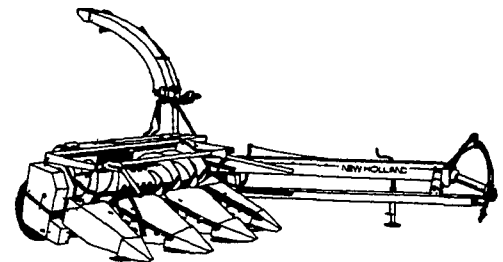

← **COME SEE THESE SPERRY NEW HOLLAND FARM EQUIPMENT SPECIALISTS. THEY'VE GOT THE PRODUCTS AND FINANCING PLANS THAT ARE SURE TO SUIT YOUR NEEDS!**

The Model 892 is the biggest capacity pull-type forage harvester offered by Sperry New Holland. Built for big tractor horsepower, the '892' will power through the driveline, and be used with tractors up to 175 horsepower.

The optional electronic metal detector — a Sperry New Holland exclusive — reduces harvester damage and can cut down on hardware disease. The '892' is available with 12-knife or 8-knife cutterhead. Exclusive underbeveled knives never need rebeveling and make knife sharpening fast and easy. Flip-up feedroll makes shearbar adjustment easy.

Stop in and get a great deal on the Sperry New Holland Model 315 baler. This 14' x 18' baler is built extra rugged to handle tough crops. It's designed to work hard and give years of dependable service.