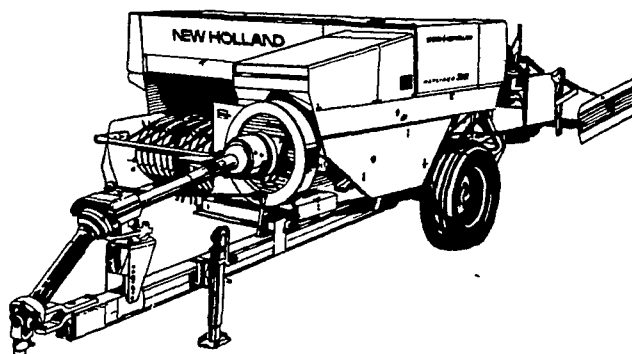

← **COME SEE THESE SPERRY NEW HOLLAND FARM EQUIPMENT SPECIALISTS. THEY'VE GOT THE PRODUCTS AND FINANCING PLANS THAT ARE SURE TO SUIT YOUR NEEDS!**

The Model 892 is the biggest capacity pull-type forage harvester offered by Sperry New Holland. Built for big tractor horsepower, the '892' will power through the driveline, and be used with tractors up to 175 horsepower.

The optional electronic metal detector — a Sperry New Holland exclusive — reduces harvester damage and can cut down on hardware disease. The '892' is available with 12-knife or 8-knife cutterhead. Exclusive underbeveled knives never need rebeveling and make knife sharpening fast and easy. Flip-up feedroll makes shearbar adjustment easy.

There's a big choice of crop heads, including the exclusive interchangeable 3-row crop head/windrow pickup, 2-row low-profile crop head, conventional windrow pickup, sicklebar and ear-corn snapping heads. Under-knife baffles increase capacity.

Stop in and get a great deal on the Sperry New Holland Model 315 baler. This 14' x 18' baler is built extra rugged to handle tough crops. It's designed to work hard and give years of dependable service.