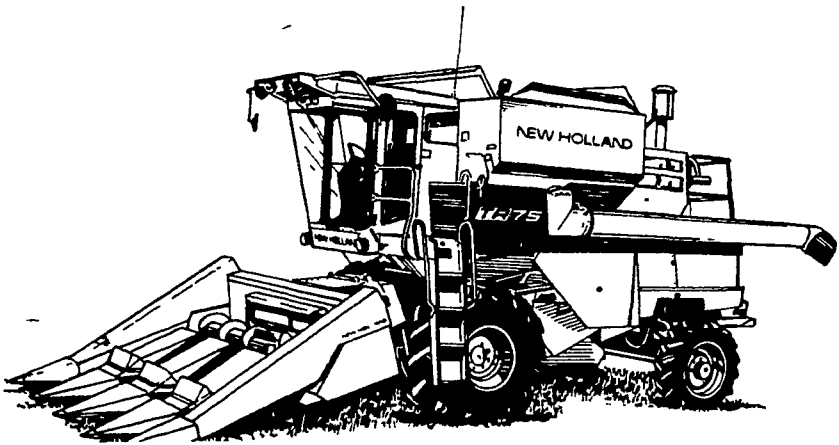

Calling All FARMERS...

YOUR SPERRY NEW HOLLAND DEALER IS READY TO DEAL! HAY TOOLS - FORAGE EQUIPMENT - COMBINES

1. EXTENDED FREE FINANCE 'TILL MARCH '82 ON COMBINES AND FORAGE AND JANUARY 82 ON HAY TOOLS OR...
2. LOWER INTEREST RATE CONTRACTS
2 YRS. AT 13.9% APR - 3 YRS. AT 14.9% APR - 4 YRS. AT 15.9% APR OR...
3. RENTAL PURCHASE PLAN WITH GUARANTEED FREE FINANCE TILL NEXT SUMMER

← **COME SEE THESE SPERRY NEW HOLLAND FARM EQUIPMENT SPECIALISTS. THEY'VE GOT THE PRODUCTS AND FINANCING PLANS THAT ARE SURE TO SUIT YOUR NEEDS!**

The Model 892 is the biggest capacity pull-type forage harvester offered by Sperry New Holland. Built for big tractor horsepower, the '892' will power through the driveline, and be used with tractors up to 175 horsepower.

The optional electronic metal detector — a Sperry New Holland exclusive — reduces harvester damage and can cut down on hardware disease. The '892' is available with 12-knife or 8-knife cutterhead. Exclusive underbeveled knives never need rebeveling and make knife sharpening fast and easy. Flip-up feedroll makes shearbar adjustment easy.

Stop in and get a great deal on the Sperry New Holland Model 315 baler. This 14' x 18' baler is built extra rugged to handle tough crops. It's designed to work hard and give years of dependable service.