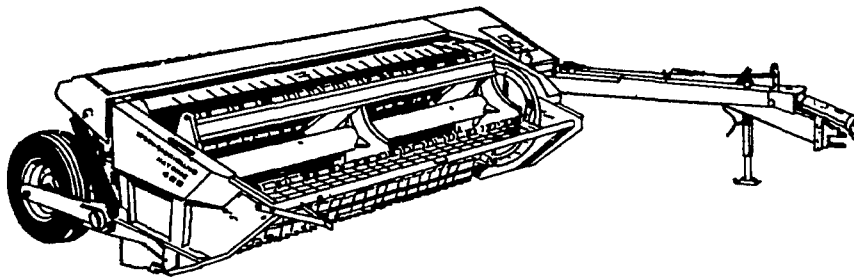

Full-width conditioning rolls in the Model 489 Haybine® mower-conditioner are located in the main frame, not the header. The lighter header responds quicker to ground contours and greatly reduces knife and guard damage. The '489' is designed for operators who demand the very best.