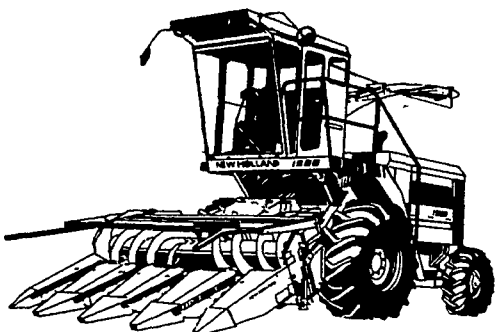

The 250-hp Model 1900 chopper features an exclusive electronic metal detector that reduces harvester damage, and helps cut down on hardware disease. Exclusive underbeveled knives never need rebeveling. Exclusive flip-up feedrolls make shearbar adjustment easy. Exclusive interchangeable cropheads — ideal for the farmer/rancher who chops both windrowed crops and row crops. Plus a big choice of other crop heads. Under-knife baffles increase capacity.