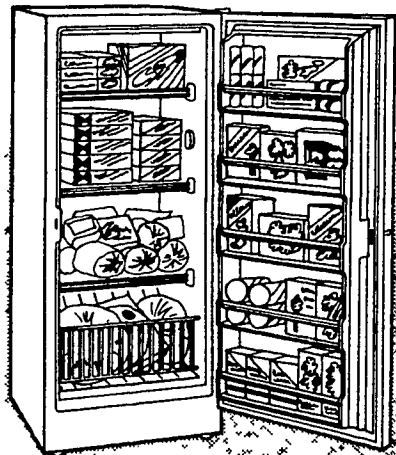

\$9.79

12½ Gauge Waxed Fence. Galvanized. Versatile. For poultry, window guards, cages. 48" x 100' roll. #92280
Reference Price \$53.95

\$39.88

Steel Fence Post 6' high. Rust-resistant. Fastening clips every 6". Painted green. #92060
Reference Price \$3.19

\$2.79

A. 12 Cubic Foot Upright Freezer With Bulk Storage Bin

A real beauty that's functional and energy efficient. Has 3 freezer shelves, 5 door shelves and a bulk storage compartment. Adjustable temp. Eject-a-key lock. Foam insulation for low energy use. #50858

\$279.86

Reference Price \$359.95

NEW HOURS

Mon. thru Friday 8:00 to 8:00 P.M.
Sat. 8:00 to 4:00
Sunday 10:00 to 4:00 P.M.

B. 14.8 Cubic Foot Chest Freezer With Sliding Basket

Textured steel lid and cabinet. Eject-a-key lock. Tamper-proof adjustable temp control. Drain tube for easy cleaning and defrosting. Fiberglass wall insulation. Counter-balanced safety lid. #50803