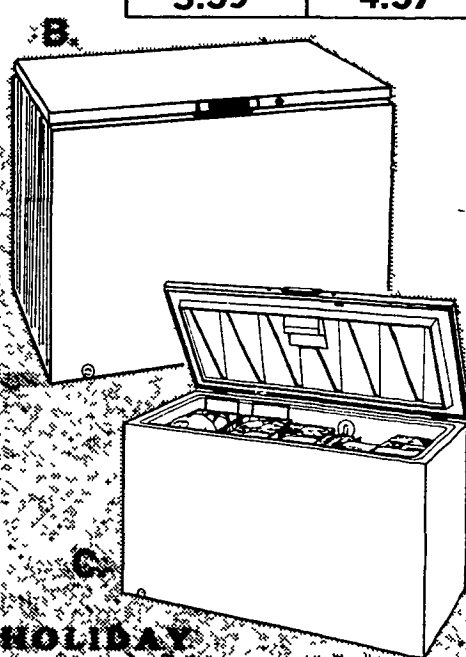

\$2.79

A. 12 Cubic Foot Upright Freezer With Bulk Storage Bin

A real beauty that's functional and energy efficient. Has 3 freezer shelves, 5 door shelves and a bulk storage compartment. Adjustable temp. Eject-a-key lock. Foam insulation for low energy use. #50858

\$279.86

Reference Price \$359.95

NEW HOURS

Mon. thru Friday 8:00 to 8:00 P.M.
Sat. 8:00 to 4:00
Sunday 10:00 to 4:00 P.M.

B. 14.8 Cubic Foot Chest Freezer With Sliding Basket

Textured steel lid and cabinet. Eject-a-key lock. Tamper-proof adjustable temp control. Drain tube for easy cleaning and defrosting. Fiberglass wall insulation. Counter-balanced safety lid. #50803

\$299.89

Reference Price \$399.95

C. 20 Cubic Foot Chest Freezer With Power Interruption Light

Textured steel lid and cabinet. 2 sliding baskets for organized easy-to-find storage. Interior light. Large area shell condenser. Safety lid. Balloon gasket to keep cold in. #50804

\$369.95

Reference Price \$489.95

D. 15.2 Cubic Foot Upright Freezer With Fast-Freeze Shelves

Magnetic door seal prevents air leakage. Interior light. Textured steel lid & cabinet. 4 door shelves & 3 compartment shelves. Adjustable temp. control. Deluxe walnut trim and interior trim. White. #50860