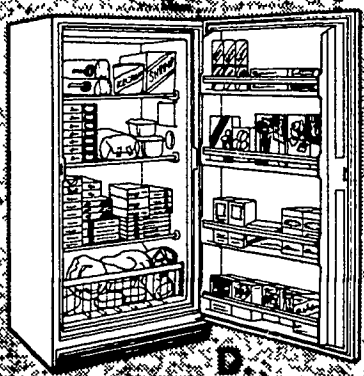

Ph: 569-7341

Lowe's Of Lancaster
1107 Enterprise Rd.
East Petersburg, PA 17520

FRAMING LUMBER

	8'	10'	12'	14'	16'	18'	20'	22'	24'
2x4	1.51	2.05	2.46	2.83	3.19	3.99	4.89	—	—
2x6	2.37	3.10	3.80	4.55	4.93	5.78	6.31	6.88	9.93
2x8	3.25	4.06	5.21	5.79	6.95	8.70	8.99	10.31	11.49
2x10	5.08	5.99	7.14	8.39	10.34	11.26	12.55	14.39	17.50
2x12	6.19	8.28	9.42	11.62	13.00	14.41	17.19	—	—

SIDE WITH PRO-PANEL II

The Great Cover-up

	Plain Galvanized Steel Pro Panel II 36" Net Width	White Painted Steel Pro Panel II 36" Net Width	Red Painted Steel Pro Panel II 36" Net Width	Aluminum Pro Panel II 36" Net Width	5V Crimp Galvanized 25 Gauge 24" Net Width
8'	9.45	12.01	12.01	9.23	6.28
10'	11.84	14.99	14.99	11.54	7.85
12'	14.21	18.01	18.01	13.85	9.43
14'	16.58	20.99	20.99	16.16	10.99
16'	18.96	23.99	23.99	18.47	12.56
18'	—	26.99	—	—	—
20'	—	29.99	—	—	—
22'	—	33.01	—	—	—

PRESSURE TREATED LUMBER

	8'	10'	12'	14'	16'	18'	20'	22'	24'
2x4	1.89	2.58	3.47	3.97	4.77	—	—	—	—
2x6	3.19	3.84	5.27	5.77	7.07	—	—	—	—
2x8	4.54	5.67	7.68	8.13	9.44	—	—	—	—
2x10	—	—	9.34	11.77	13.39	—	—	—	—
2x12	—	—	—	—	19.29	—	—	—	—
4x4	3.99	5.57	6.77	7.91	9.58	—	—	—	—
4x6	—	—	10.34	12.24	14.37	18.44	21.47	27.10	—
	10'	12'	14'	16'	18'	20'	22'	24'	26'
6x6	14.31	15.47	18.33	21.57	27.99	28.33	32.49	42.55	59.59
									67.53

CENTER MATCHED 2x6's

PRESSURE TREATED

8'	10'	12'	14'	16'
3.59	4.57	5.47	6.27	7.26

Just Say—
Charge!

$750. Instant Credit!

You may qualify for $750 instant Lowe's credit upon presentation of a MasterCard, Visa, or American Express card. Without these cards we can still process your application in a minimum amount of time.

The New Lowe's Credit Card—It's The Handy Card For Handy People!

LOWE'S

Your Household Word