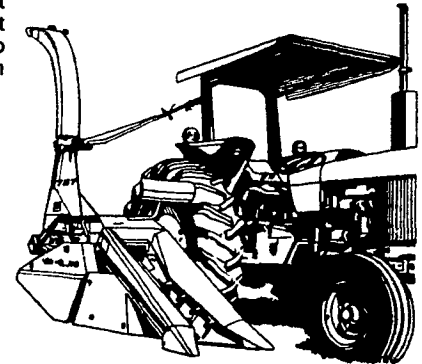

COME ON IN!

DEALIN' DAY

WE'RE READY TO DEAL ON THIS EQUIPMENT

Chop better while saving power!

The idea behind the Model 718 forage harvester is efficiency: You get a fine, uniform cut with low power requirements.

- Exclusive, under-beveled knives eliminate re-beveling, make knife sharpening fast and easy
- Flip-up feed roll makes shearbar adjustment easy
- Twelve-knife cutterhead has reversible, double-edged knives
- Choice of new one- or two-row low profile crop heads, windrow pickup or sicklebar

Get extra-performance features in a tractor-mounted harvester.

The Sperry New Holland Model 707 forage harvester is an economical, tractor-mounted harvester that features a rugged 9-knife cutterhead, built-in knife sharpener, extra strength all over! This highly maneuverable harvester gives you excellent traction in wet fields. It's also available with windrow pickup

Whopper Chopper.

The Sperry New Holland Model 2100 forage harvester features a 325-hp turbocharged six-cylinder diesel engine. The 30-inch wide by 24-inch diameter 12-knife cutterhead features exclusive underbeveled knives that never need rebeveling, exclusive metal detector to prevent harvester damage, and exclusive flip-up feedroll and hinged shielding for easy access. The "2100" can be ordered with a six-row cornhead or 14-ft sicklebar — both the largest in the industry. The Whopper Chopper is designed and constructed for the ultimate in capacity and durability.