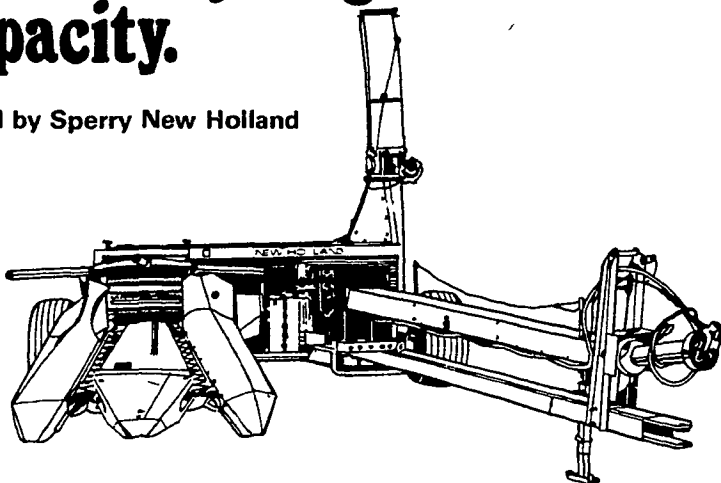

Improved reliability in a big-capacity forage blower.

The Sperry New Holland Model 28 Whirl-A-Feed® Forage Blower is designed for greater overall reliability and easier maintenance. It features:

- Heavier relubricatable bearings on the hopper drive
- Easy-access lube fittings
- Bolted-on fan arms
- Transition clean-out door for easy fan blade adjustment and easy cleanout in case of plugging