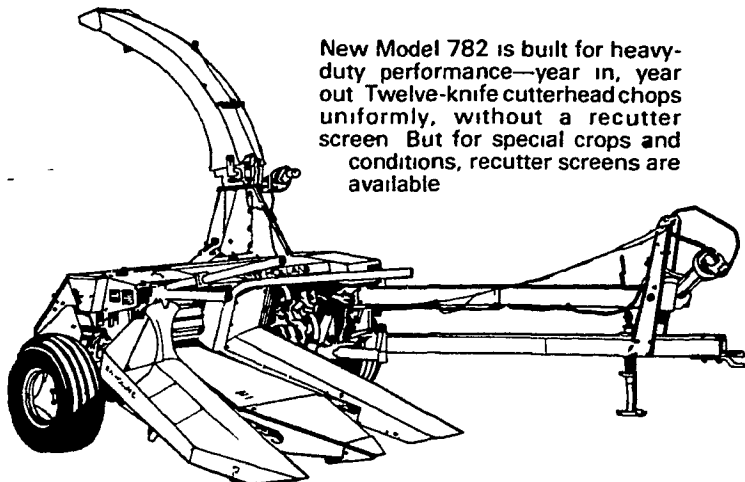

COME ON IN!

DEALIN' DAY

WE'RE READY TO DEAL ON THIS EQUIPMENT

Chop better while saving power!

The idea behind the Model 718 forage harvester is efficiency: You get a fine, uniform cut with low power requirements.

- Exclusive, under-beveled knives eliminate re-beveling, make knife sharpening fast and easy
- Flip-up feed roll makes shearbar adjustment easy
- Twelve-knife cutterhead has reversible, double-edged knives
- Choice of new one- or two-row low profile crop heads, windrow pickup or sicklebar

New Model 782: Heavy duty from hitch to spout.

New Model 782 is built for heavy-duty performance—year in, year out. Twelve-knife cutterhead chops uniformly, without a recutter screen. But for special crops and conditions, recutter screens are available.

Whopper Chopper.

The Sperry New Holland Model 2100 forage harvester features a 325-hp turbocharged six-cylinder diesel engine. The 30-inch wide by 24-inch diameter 12-knife cutterhead features exclusive underbeveled knives that never need rebeveling, exclusive metal detector to prevent harvester damage, and exclusive flip-up feedroll and hinged shielding for easy access. The "2100" can be ordered with a six-row cornhead or 14-ft sicklebar — both the largest in the industry. The Whopper Chopper is designed and constructed for the ultimate in capacity and durability.