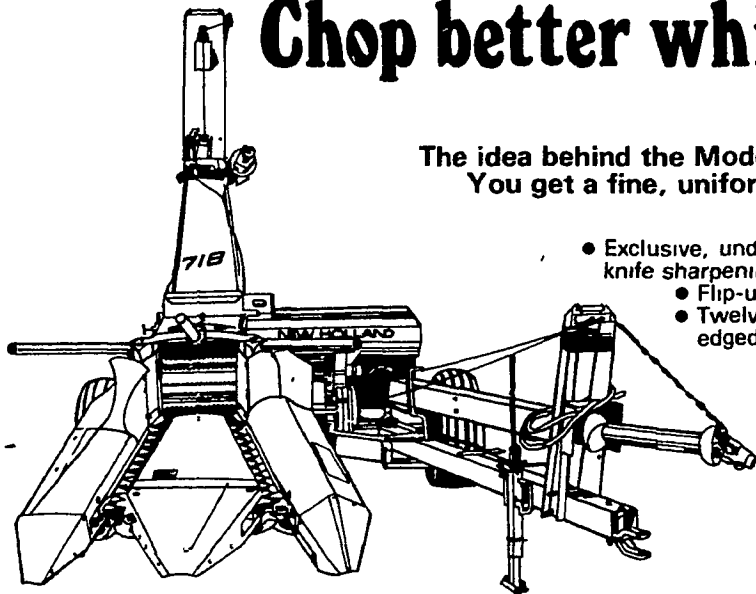

COME ON IN!

DEALIN' DAY

WE'RE READY TO DEAL ON THIS EQUIPMENT

Chop better while saving power!

The idea behind the Model 718 forage harvester is efficiency: You get a fine, uniform cut with low power requirements.

- Exclusive, under-beveled knives eliminate re-beveling, make knife sharpening fast and easy
- Flip-up feed roll makes shearbar adjustment easy
- Twelve-knife cutterhead has reversible, double-edged knives
- Choice of new one- or two-row low profile crop heads, windrow pickup or sicklebar

Get extra-performance features in a tractor-mounted harvester.

The Sperry New Holland Model 707 forage harvester is an economical, tractor-mounted harvester that features a rugged 9-knife cutterhead, built-in knife sharpener, extra strength all over! This highly maneuverable harvester gives you excellent traction in wet fields. It's also available with windrow pickup

Whopper Chopper.

The Sperry New Holland Model 2100 forage harvester features a 325-hp turbocharged six-cylinder diesel engine. The 30-inch wide by 24-inch diameter 12-knife cutterhead features exclusive underbeveled knives that never need rebeveling, exclusive metal detector to prevent harvester damage, and exclusive flip-up feedroll and hinged shielding for easy access. The "2100" can be ordered with a six-row cornhead or 14-ft sicklebar — both the largest in the industry. The Whopper Chopper is designed and constructed for the ultimate in capacity and durability.