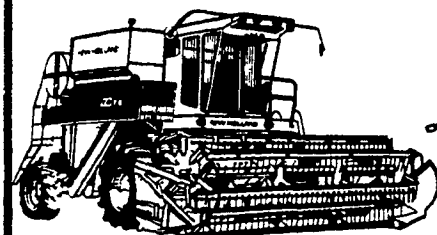

We've got the parts for TWIN ROTOR COMBINES

5% CASH DISCOUNT ON FORAGE HARVESTER PARTS

WAIVER of FINANCE thl JAN. 1, 1982 ON NEW & USED FORAGE EQUIPMENT ALSO INCLUDES HAY EQUIPMENT