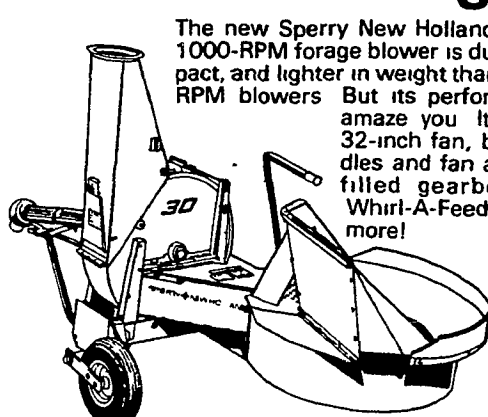

New Model 892: A real heavyweight when it comes to capacity.

It's the biggest capacity pull-type offered by Sperry New Holland

The 892 is an extra-heavy-duty chopper built for big tractor horsepower. It'll take up to 150 horsepower through the driveline, and can be used with tractors up to 175 horsepower.

- Optional electronic metal detector—a Sperry New Holland exclusive—reduces harvester damage and can cut down on hardware disease
- Available with 12-knife or 8-knife cutterhead
- Exclusive underbeveled knives never need re-beveling, make knife sharpening fast and easy
- Flip-up feed roll makes shearbar adjustment easy
- Big choice of crop heads, including the exclusive interchangeable 3-row crop head/windrow pickup, new 2-row low-profile crop head, conventional windrow pickup, sicklebar and ear-corn snapping heads

Improved reliability in a big-capacity forage blower.

The Sperry New Holland Model 28 Whirl-A-Feed® Forage Blower is designed for greater overall reliability and easier maintenance. It features:

- Heavier relubricatable bearings on the hopper drive
- Easy-access lube fittings
- Bolted-on fan arms
- Transition clean-out door for easy fan blade adjustment and easy cleanout in case of plugging

A new dimension in silo filling.

The new Sperry New Holland Model 30, 1000-RPM forage blower is durable, compact, and lighter in weight than most 540-RPM blowers. But its performance will amaze you. It features a 32-inch fan, bolt-on paddles and fan arms, an oil filled gearbox on the Whirl-A-Feed® table, and more!