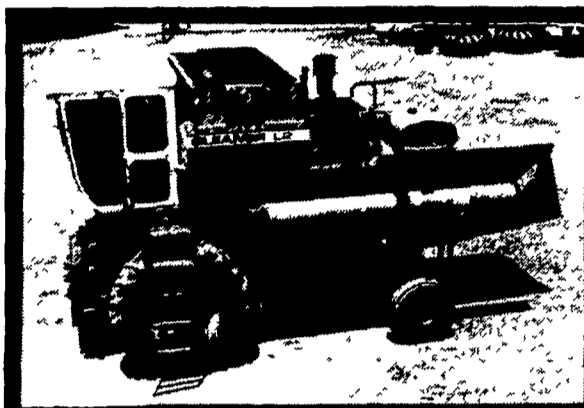

HARVEST YOUR OWN GRAIN

WITH A GOOD USED COMBINE FROM

C.B. HOOBER & SON INC.

IT COSTS YOU MONEY TO WAIT...

L2 GLEANER COMBINE
With 6 Row Corn Head & Platform

INTERNATIONAL 915 COMBINE
28Lx26 Drive Tires, 12.4x16 Rear, Necco Grain Saver, 1340 Hours, Monitor.

NEW IDEA UNI SYSTEM
704 V6, 717 Combine and 730 4 Row Wide Cornhead, 1140 Hours.

975 NEW HOLLAND COMBINE
With 2 Row Corn Head

SAVE BY OWNING ONE OF THESE COMBINES

BECAUSE:

- ...These Combines are Fully Depreciated
- ...These Combines Are PRICED RIGHT
- ...These Combines Were All Trade-Ins, (We'll Give You The Name Of The Previous Owner So You Can Call Him)
- ...These Combines Will Go to The Field And Harvest Your Crop
- ...These Combines Can All Be Sold With A Waiver Of Finance Till 9-1-81.
- ...MOST IMPORTANTLY YOU'LL GET YOUR GRAIN WHEN IT IS READY.