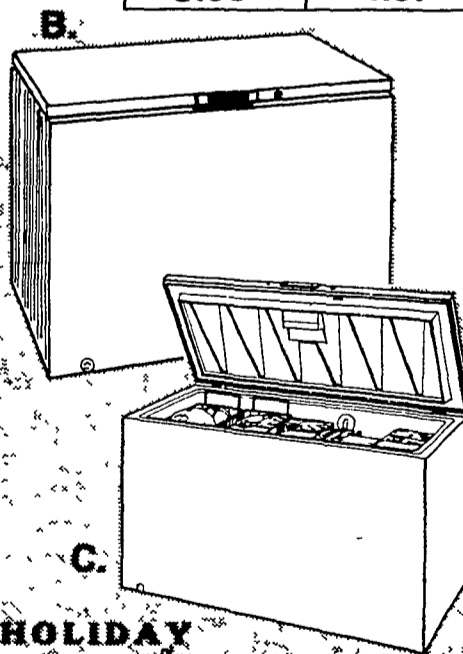

\$2.79

A. 12 Cubic Foot Upright Freezer With Bulk Storage Bin

A real beauty that's functional and energy efficient. Has 3 freezer shelves, 5 door shelves and a bulk storage compartment. Adjustable temp. Eject a key lock. Foam insulation for low energy use. #50858

\$279.86

Reference Price \$359.95

NEW HOURS

Mon. thru Friday 8:00 to 8:00 P.M.
Sat. 8:00 to 4:00
Sunday 10:00 to 4:00 P.M.

B. 14.8 Cubic Foot Chest Freezer With Sliding Basket

Textured steel lid and cabinet. Eject-a-key lock. Tamper-proof adjustable temp control. Drain tube for easy cleaning and defrosting. Fiberglass wall insulation. Counter-balanced safety lid. #50803

\$299.89

Reference Price \$399.95

C. 20 Cubic Foot Chest Freezer With Power Interruption Light

Textured steel lid and cabinet. 2 sliding baskets for organized easy-to-find storage. Interior light. Large area shell condenser. Safety lid. Balloon gasket to keep cold in. #50804