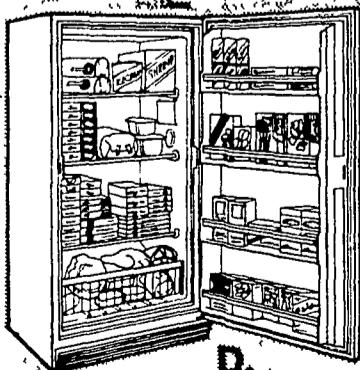

Ph: 569-7341

Lowe's Of Lancaster
1107 Enterprise Rd.
East Petersburg, PA 17520

FRAMING LUMBER

	8'	10'	12'	14'	16'	18'	20'	22'	24'
2x4	1.45	2.05	2.46	2.83	3.19	3.89	4.36	—	—
2x6	2.37	3.10	3.80	4.55	4.93	5.78	6.31	6.88	8.91
2x8	3.25	4.06	5.21	5.79	6.95	8.70	8.99	10.31	13.03
2x10	4.56	5.99	7.14	8.39	9.59	11.26	12.55	14.39	15.69
2x12	6.19	7.58	9.42	11.62	13.00	14.41	17.19	21.03	—

SIDE WITH PRO-PANEL II

The Great Cover-up

	Plain Galvanized Steel Pro Panel II 36" Net Width	White Painted Steel Pro Panel II 36" Net Width	Red Painted Steel Pro Panel II 36" Net Width	Aluminum Pro Panel II 36" Net Width	5V Crimp Galvanized 25 Gauge 24" Net Width
8'	8.80	11.91	11.91	9.12	5.81
10'	11.00	14.88	14.88	11.40	7.25
12'	13.20	17.86	17.86	13.68	8.71
14'	15.40	20.83	20.83	15.95	10.16
16'	17.60	23.81	—	18.24	11.61
18'	—	26.94	—	—	—
20'	—	29.76	—	—	—
22'	—	32.74	—	—	—

PRESSURE TREATED LUMBER

	8'	10'	12'	14'	16'	18'	20'	22'	24'
2x4	1.89	2.58	3.47	3.97	4.77	—	—	—	—
2x6	3.18	3.97	5.27	5.77	6.96	—	—	—	—
2x8	4.54	5.67	7.68	8.13	8.96	—	—	—	—
2x10	—	—	8.74	—	12.77	—	—	—	—
2x12	—	—	—	—	19.82	—	—	—	—
4x4	4.51	5.57	6.77	7.91	9.58	—	—	—	—
4x6	—	—	10.34	12.24	14.37	18.44	21.47	27.10	—
	10'	12'	14'	16'	18'	20'	22'	24'	26'
6x6	14.31	15.47	18.33	21.57	27.99	32.57	38.46	42.55	59.59
									67.53

CENTER MATCHED 2x6's

PRESSURE TREATED

8'	10'	12'	14'	16'
3.59	4.57	5.47	6.27	7.26

Just Say—Charge!

$750. Instant Credit!

The New Lowe's Credit Card—It's The Handy Card For Handy People!

You may qualify for $750 instant Lowe's credit upon presentation of a MasterCard, Visa or American Express card. Without these cards we can still process your application in a minimum amount of time.

LOWE'S
Your Household Word