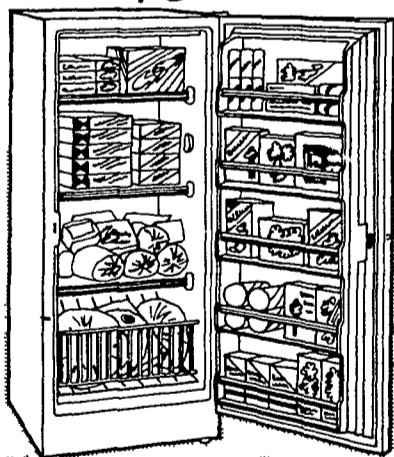

\$9.79

12½ Gauge Welded Fence. Galvanized Versatile. For poultry, window guards, cages. 48" x 100' roll. #92280
Reference Price \$53.95

\$39.88

Steel Fence Post 6' high. Rust-resistant. Fastening clips every 6". Painted green. #92060
Reference Price \$3.19

\$2.79

A. 12 Cubic Foot Upright Freezer With Bulk Storage Bin

A real beauty that's functional and energy efficient. Has 3 freezer shelves, 5 door shelves and a bulk storage compartment. Adjustable temp. Eject a key lock. Foam insulation for low energy use. #50858

\$279.86

Reference Price \$359.95

NEW HOURS

Mon. thru Friday 8:00 to 8:00 P.M.
Sat. 8:00 to 4:00
Sunday 10:00 to 4:00 P.M.

B. 14.8 Cubic Foot Chest Freezer With Sliding Basket

Textured steel lid and cabinet. Eject-a-key lock. Tamper-proof adjustable temp control. Drain tube for easy cleaning and defrosting. Fiberglass wall insulation. Counter-balanced safety lid. #50803