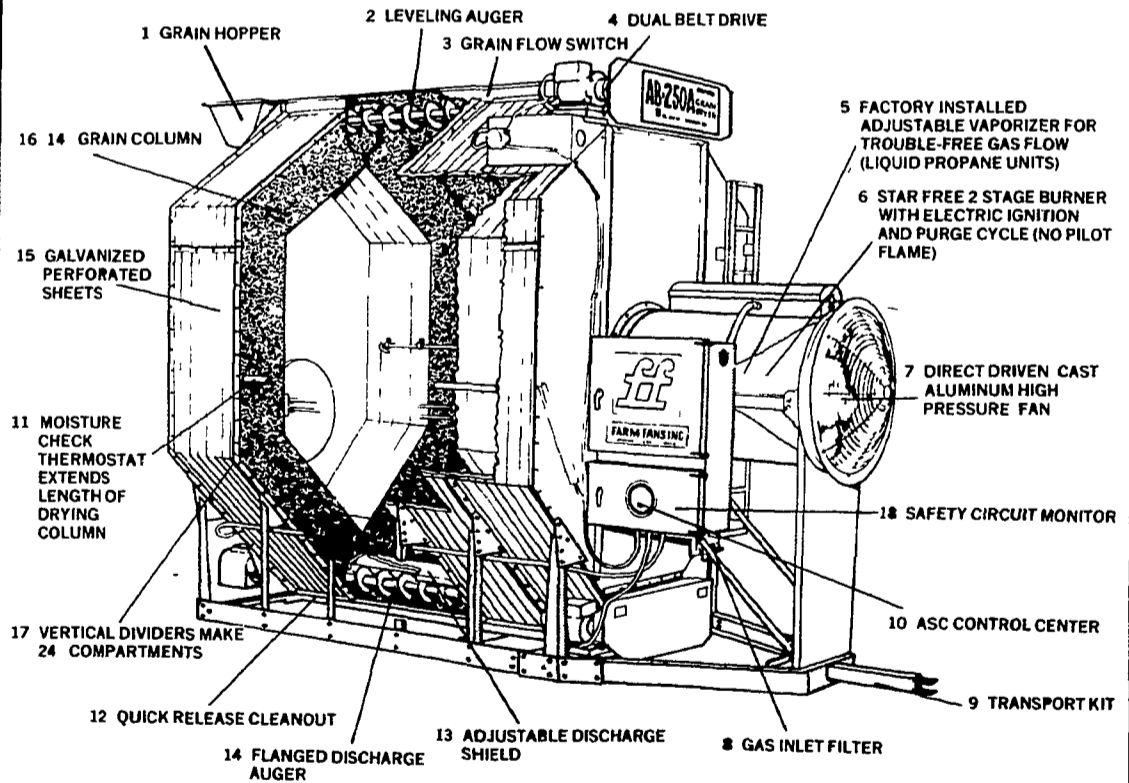

FARM FANS Staged Automatic Grain Dryers

SPECIAL PRICE ON DRYERS IN STOCK

Model AB-8B Dryer,
210 Bushel per Hour Capacity, Single Phase $6995⁰⁰

Model AB-120A Dryer,
190 Bushel per Hour Capacity, Single Phase $6495⁰⁰

★ FULL LINE PARTS DEPARTMENT ★ WE SELL, SERVICE & INSTALL

EMHERR

EQUIPMENT, INC.

Serving The Industry for
Over 20 Years

RD 1, Rt. 272 S., Herrville Rd.,
Willow Street, PA
Phone: 717-464-3321