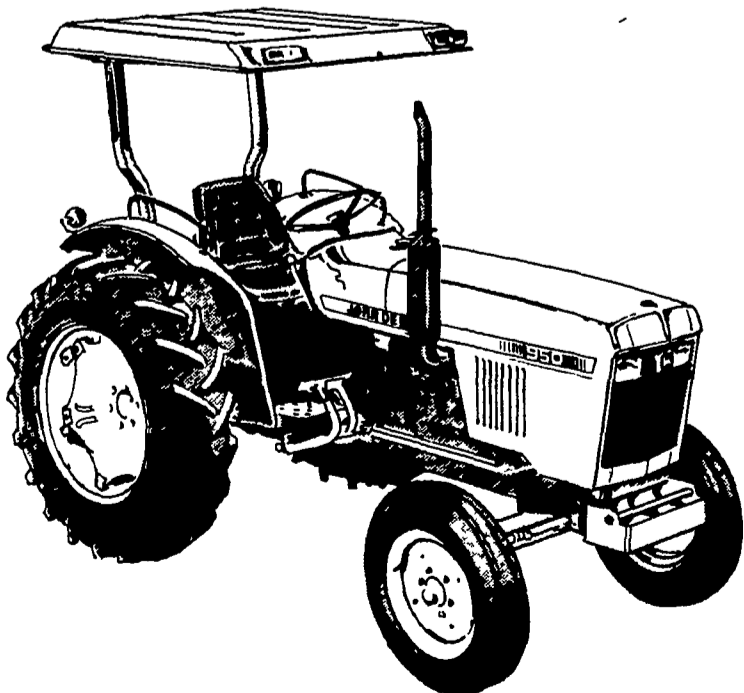

PIKEVILLE EQUIPMENT INC.
Oyster Dale Road
Oley RD2, PA
215-987-6267

THE TASK-MASTERS™

John Deere Compact Utility Diesel Tractors

Plowing or planting. Mowing or landscaping. Loading or backhoeing. These John Deere Compact Utility Tractors are at home in most any working environment. Choose from five models — with 14.5, 18, 22, 27, and 33 hp at the PTO*. The 650 has a 2-cylinder diesel engine; all others, 3-cylinder. Eight-speed transmission. Differential lock. Hand and foot throttles. Category 1 3-point hitch. 540-rpm PTO. Color coded controls. And more.