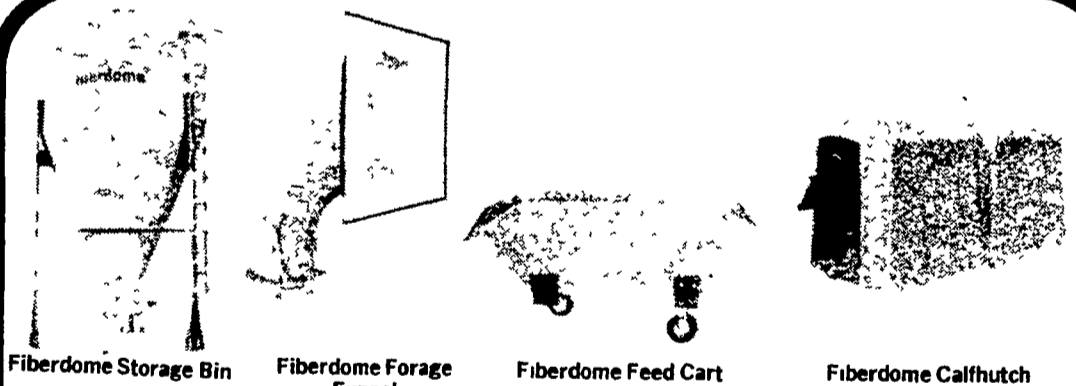

Fiberdome Storage Bin

Fiberdome Forage Funnel

Fiberdome Feed Cart

Fiberdome Calfhutch

MADE TO LAST WITH FIBERGLASS — from FIBERDOME

Economical to Use • Simple to Install • Easy to Operate • Eliminates Dirty Chutes • Directs Flow of Feed • Saves Wear on Silo Chutes • Adapts to Any Make Silo

The only all fiberglass feed cart • Buff exterior white gell coat interior • 14 bushel capacity (4.93 Hectoliter) • Immune to silage acids does not rust • Easy to load, unload and sanitize • Tricycle gear with one swiveling caster • Length 68 1/2" • Width 31 1/2" • Hopper depth 23 1/2" • Tire Diameter 8"

Insulation value provides warmth in winter while remaining cool in summer • Hutch may be nested for compact storage • Hutch is easily moved by use of firmly imbedded bolts • Studies show respirator problems, disease and calf mortality are reduced when hutches are properly used.

Fiberdome INC ...made to last
P. O. Box 11 Lake Mills, WI 53551

For more information contact your nearest dealer

PHILLIPS FEED SERVICE INC.
Germansville, PA
215-767-3819
Bath, PA
215-837-6061

THOMAS DUNLAP
Rt 220, Jersey Shore, PA
717-398-1391

MONT-BUCKS FARM BUREAU CO-OP ASSN.
Souderton, PA
215-723-4355

FARM BUREAU
Mifflinburg, PA
717-966-1047

NORTHERN STAR SILO
Watsonstown, PA
717-649-5151

DEVRIEZE FARM EQUIPMENT
Milanville, PA
717-729-7988

GUTSHALL'S SILO REPAIR WORK
Womelsdorf, PA
717-933-4616

TERRE HILL SILO CO., INC.
Terre Hill, PA
215-445-6736

SOLLENBERGER SILO
Chambersburg, PA
717-264-9588