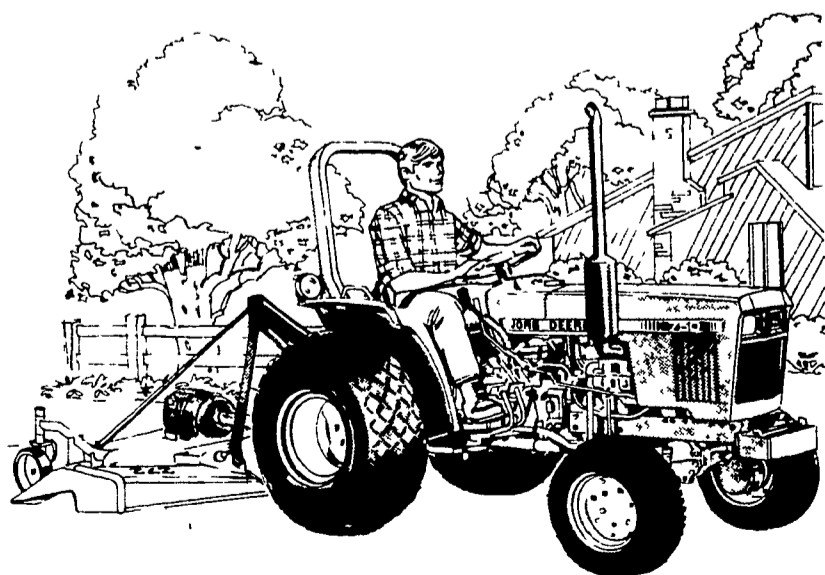

**JOHN DEERE COMPACT UTILITY DIESEL TRACTORS
CUT IT ANY WAY YOU LIKE**

Capacity-matched mowers give these Task-Master™ Tractors the versatility you need to handle a variety of mowing jobs

Roadsides, municipal parks, schoolyards... wherever there's a mowing job to do, the John Deere 650, 750, 850, 950 and 1050 stand ready.

With diesel engines (14.5, 18, 22, 27 and 33 PTO hp, respectively*) and five mower options, these tractors can handle most grounds maintenance jobs.

Mid-mounted mowers are ideal for grooming parks, airports, shopping centers and large estates. Cutting width is 5 or 6 feet, depending on model Gauge wheels help prevent scalping

Rotary cutters work wonders around buildings and along roadsides Pick a model with 4½-, 5- or 6-foot cutting width

The flail mower (for 850, 950 and 1050 Tractors) cuts through

dense growth quickly. It has a 6½-foot cutting width and an adjustable cutting height of ½ to 5 inches

The new rear-mounted grooming mower mows a 6-foot swath. Cutting height adjusts from 1½ to 5 inches.

A 7-foot sicklebar mower (for 850, 950 and 1050) is also available It's great for trimming ditches and inclines.

See us soon for a compact utility diesel tractor and capacity-matched mower. We also have implements for landscaping, farming and utility work.

* Maximum PTO hp at 2600 engine rpm for the 650 and 850. 2400 engine rpm for the 750, 950 and 1050. All ratings by official test, except for the 650 and 750, which are factory observed.