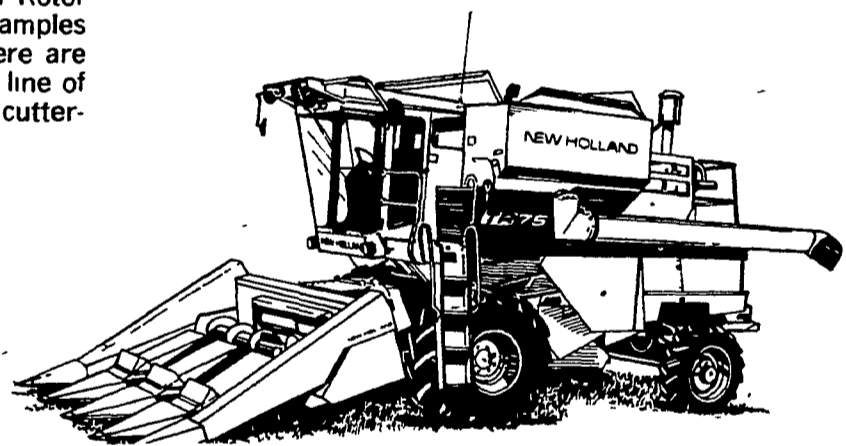

DEMAND THE BEST SPERRY NEW HOLLAND TWIN ROTOR™ COMBINES

Demand the Twin Rotor™ combine from Sperry New Holland. And demand the kind of parts and service back-up we give you. Come on in and let us tell you why the Twin Rotor combine is fast gaining a reputation for clean grain samples with less grain damage and lower grain losses. There are three models to choose from and a completely new line of corn heads, flexible cutterbar bean headers and rigid cutterbar grain heads.

There's nothing like a Twin Rotor™ combine from Sperry New Holland. For good reason. The dual-rotor threshing is patented so others can't duplicate it. Come in soon and let us tell you about this exciting advance in combining. There are three models to choose from. And be sure to ask us about the completely new line of Sperry New Holland corn heads, flexible cutterbar soybean headers and rigid cutterbar grain heads.

**SEE YOUR LOCAL
SPERRY NEW HOLLAND
DEALER FOR ALL
THE DETAILS**

See the completely new line of Sperry New Holland corn heads, flexible cutterbar soybean headers and rigid grain heads. Complete range of sizes to fit your operation. Capacity to match the three models of Twin Rotor™ Combines. Come on in for all the details. And like all Sperry New Holland machines, Twin Rotor combines are backed by a parts and service system that's second to none.