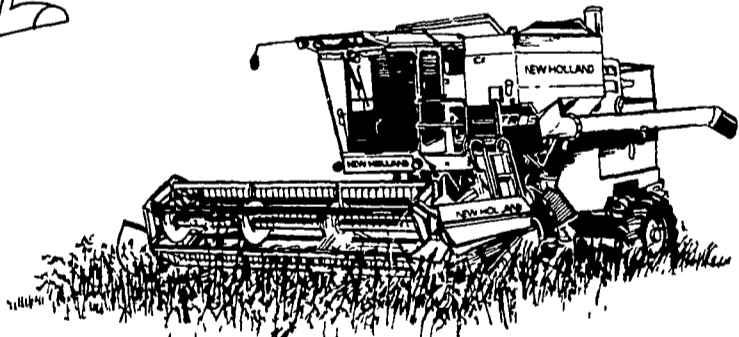

DEMAND THE BEST SPERRY NEW HOLLAND TWIN ROTOR™ COMBINES

Demand the Twin Rotor™ combine from Sperry New Holland. And demand the kind of parts and service back-up we give you. Come on in and let us tell you why the Twin Rotor combine is fast gaining a reputation for clean grain samples with less grain damage and lower grain losses. There are three models to choose from and a completely new line of corn heads, flexible cutterbar bean headers and rigid cutterbar grain heads.

There's nothing like a Twin Rotor™ combine from Sperry New Holland. For good reason. The dual-rotor threshing is patented so others can't duplicate it. Come in soon and let us tell you about this exciting advance in combining. There are three models to choose from. And be sure to ask us about the completely new line of Sperry New Holland corn heads, flexible cutterbar soybean headers and rigid cutterbar grain heads.

**SEE YOUR LOCAL
SPERRY NEW HOLLAND
DEALER FOR ALL
THE DETAILS**

See the completely new line of Sperry New Holland corn heads, flexible cutterbar soybean headers and rigid grain heads. Complete range of sizes to fit your operation. Capacity to match the three models of Twin Rotor™ Combines. Come on in for all the details. And like all Sperry New Holland machines, Twin Rotor combines are backed by a parts and service system that's second to none.