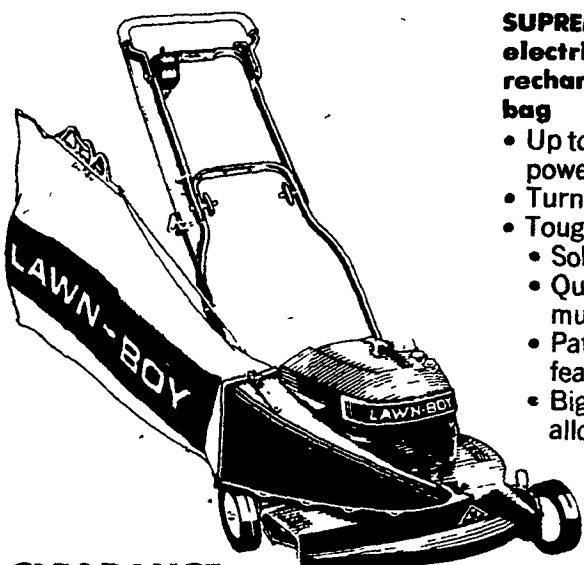

**Used Forage Harvesters  
& Equipment**

JD 38, 2RC N  
JD 16A chopper  
JD 15A chopper

**Used New Idea Uni-Equip.**

708 dsl. power unit, like new cab w/air, hydrostatic  
707 dsl. power unit, cab  
767 super chopper  
768 w/N3 row RC  
769 flail mate  
762 2R 30" RC

**Used Corn Pickers**

NI 310 1 row  
NI 309 1 row snapper

**New Rotary Cutters**

JD 506 5' util. 3 pt.  
JD 606 6' util. PT

**New JD Utility Tractors**

JD 950 w/75 Loader  
JD 750 w/MF WD

**Used Lawn Tractor & Equip.**

JD 400 w/60" mower  
JD 316 w/46" mower  
JD 110's, 112's, 70's, 60's

**CLEARANCE SALE — LAWN BOY MODEL 8238AE**

**SUPREME 21" self-propelled, electric start with battery recharging alternator, side bag**

- Up to 30% more usable power
- Turn-of-the-key starting
- Tough-N-Go control handle
- Solid-state ignition
- Quiet under-the-deck muffler
- Patented Lawn-Boy safety features
- Big side catcher pivots to allow both-sides trimming