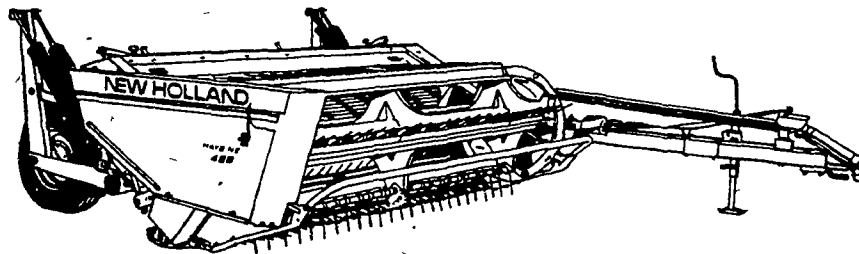

The Model 472 Haybine® mower-conditioner gives you full-width conditioning in a 7' machine. This high-capacity mower-conditioner practically eliminates plugging while it conditions the crop to retain the highest feed value.

And remember, if it isn't a Sperry New Holland, it isn't a Haybine-mower-conditioner.

488 Mower-Conditioner

The Model 488 Haybine® mower-conditioner gives you full-width conditioning in a 9' machine. This high-capacity mower-conditioner practically eliminates plugging while it conditions the crop to retain the highest feed value.

The "488" features a sicklebar that moves at 1,632 spm, equal angle PTO and an adjustable reel to pick up lodged crops.

If it isn't a Sperry New Holland, it isn't a Haybine mower-conditioner.

489 Mower-Conditioner

Full-width conditioning rolls in the Model 489 Haybine® mower-conditioner are located in the main frame, not the header. The lighter header responds quicker to ground contours and greatly reduces knife and guard damage. The "489" is designed for operators who demand the very best.