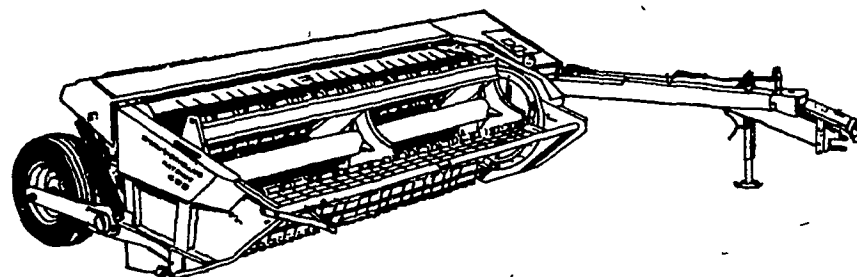

**TRY TO FIND
A BETTER VALUE:**

**FREE FINANCE UNTIL JAN. 1, 1982
13.9% APR FOR TWO YEARS
14.9% APR FOR THREE YEARS**

472 Mower-Conditioner

474 Mower-Conditioner

Full-width conditioning rolls in the Model 474 Haybine® mower-conditioner are located in the main frame, not in the header. The lighter header responds quicker to ground contours and greatly reduces knife and guard damage. Come in and let us demonstrate this deluxe machine for you.

The Model 472 Haybine® mower-conditioner gives you full-width conditioning in a 7' machine. This high-capacity mower-conditioner practically eliminates plugging while it conditions the crop to retain the highest feed value.

And remember, if it isn't a Sperry New Holland, it isn't a Haybine-mower-conditioner.

488 Mower-Conditioner

The Model 488 Haybine® mower-conditioner gives you full-width conditioning in a 9' machine. This high-capacity mower-conditioner practically eliminates plugging while it conditions the crop to retain the highest feed value.

The "488" features a sicklebar that moves at 1,632 spm, equal angle PTO and an adjustable reel to pick up lodged crops.

If it isn't a Sperry New Holland, it isn't a Haybine mower-conditioner.

489 Mower-Conditioner

Full-width conditioning rolls in the Model 489 Haybine® mower-conditioner are located in the main frame, not the header. The lighter header responds quicker to ground contours and greatly reduces knife and guard damage. The "489" is designed for operators who demand the very best.

495 Mower-Conditioner

Rolareel™ makes the difference.