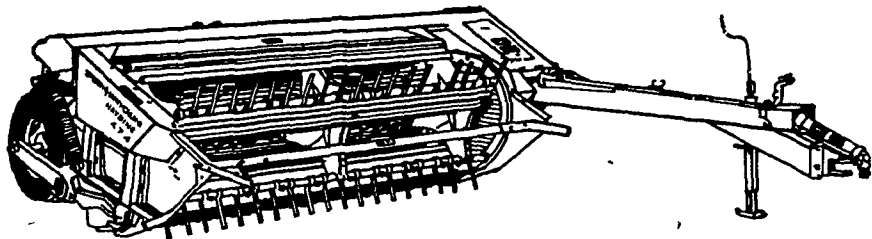

**TRY TO FIND
A BETTER VALUE:**

**FREE FINANCE UNTIL JAN. 1, 1982
13.9% APR FOR TWO YEARS
14.9% APR FOR THREE YEARS**

472 Mower-Conditioner

474 Mower-Conditioner

Full-width conditioning rolls in the Model 474 Haybine® mower-conditioner are located in the main frame, not in the header. The lighter header responds quicker to ground contours and greatly reduces knife and guard damage. Come in and let us demonstrate this deluxe machine for you.

The Model 472 Haybine® mower-conditioner gives you full-width conditioning in a 7' machine. This high-capacity mower-conditioner practically eliminates plugging while it conditions the crop to retain the highest feed value.

And remember, if it isn't a Sperry New Holland, it isn't a Haybine-mower-conditioner.

488 Mower-Conditioner

The Model 488 Haybine® mower-conditioner gives you full-width conditioning in a 9' machine. This high-capacity mower-conditioner practically eliminates plugging while it conditions the crop to retain the highest feed value.

The "488" features a sicklebar that moves at 1,632 spm, equal angle PTO and an adjustable reel to pick up lodged crops.

If it isn't a Sperry New Holland, it isn't a Haybine mower-conditioner.

489 Mower-Conditioner