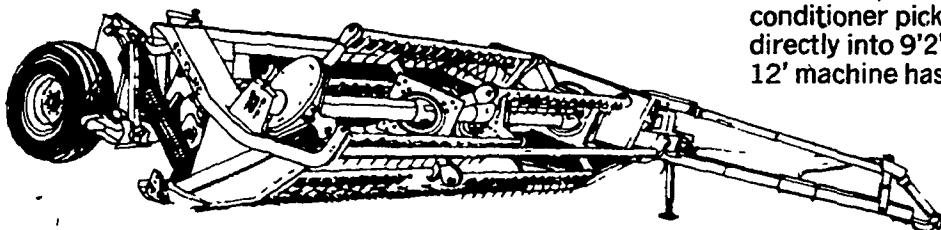

495 Mower-Conditioner

Rolareel™ makes the difference.

The unique Rolareel header on the Model 495 Haybine® mower-conditioner picks up down and tangled crop... feeds it evenly and directly into 9'2" rubber, intermeshing conditioning rolls. No other 12' machine has either Rolareel or conditioning rolls this wide.