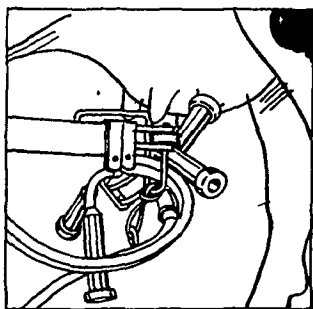

The Surge STO. Rugged telescoping arm for better support, positioning and smoothness.

Rugged and reliable. That's what dairymen asked for in an automatic take-off.

The Surge STO (Simultaneous Take-Off) fills the bill with a precision engineered telescoping arm. The rugged arm supports the milker and can be adjusted individually to each cow for effective milking action.

When the cow is milked out the sensor shuts off the milking vacuum and signals the STO arm to telescope into itself and pivot out from under the cow in one smooth, gentle motion.

Available with electronic or mechanical float milk-flow sensing.