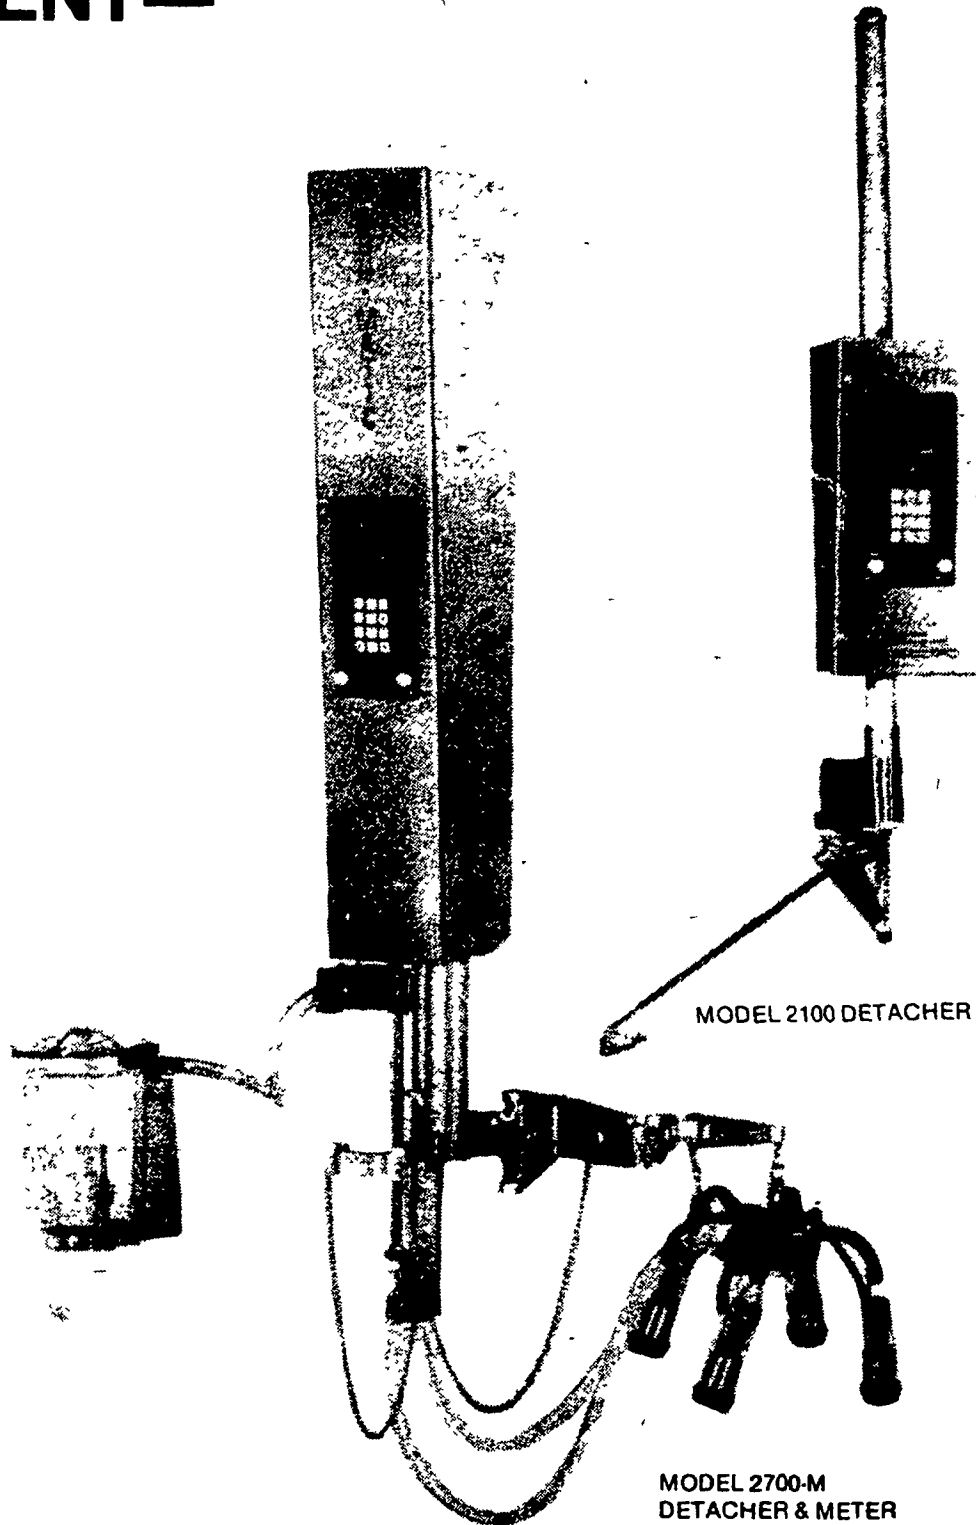

SYSTEM 2000

THE NEWEST DIMENSION IN DAIRY MANAGEMENT—

A system designed and built to combine the most innovative dairy automation with computerized dairy record keeping.

AGRI-COMP 2025 COMPUTER

The Bou-Matic System 2000 offers you a choice of three stages of dairy automation: automatic detachers, with Models available for either parlor or flat-barn installations; the Model 'M' milk meter, a revolutionary metering device that monitors milk flow and provides individual production data; and the Agricom 2025 computer, an on-farm management and record tool that offers a simple and efficient means of collecting and displaying dairy herd information.

MODEL 2100 DETACHER

MODEL 2700-M
DETACHER & METER

Call or stop by for complete information on the System 2000.

NOTICE!

BOU-MATIC BACKFLUSH SYSTEM NOW AVAILABLE IN THE EAST... SEE YOUR DEALER FOR DETAILS!

DAIRY EQUIPMENT CO.
A Division of DEC International Inc.