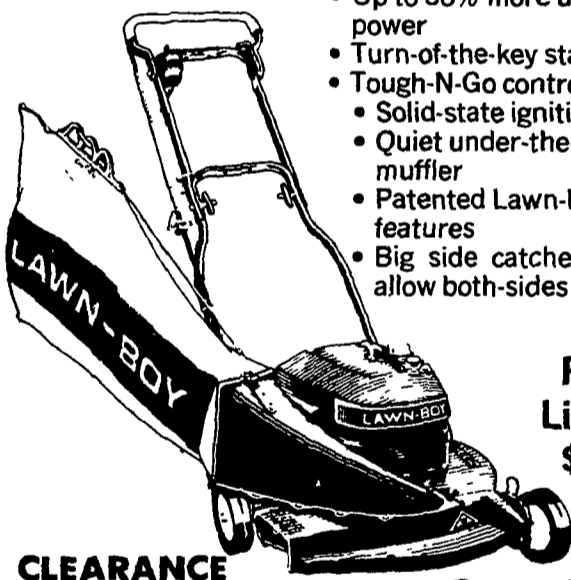

**New JD Utility Tractors**

- JD 950 w/75 Loader
- JD 750 w/MF WD

**Used Lawn Tractor & Equip.**

- JD 400 w/60" mower
- JD 316 w/46" mower
- JD 140HI w/mower
- JD 110's, 112's, 70's, 60's

**CLEARANCE SALE - LAWN BOY  
MODEL 8238AE**

**SUPREME 21" self-propelled,  
electric start with battery  
recharging alternator, side  
bag**

- Up to 30% more usable power
- Turn-of-the-key starting
- Tough-N-Go control handle
- Solid-state ignition
- Quiet under-the-deck muffler
- Patented Lawn-Boy safety features
- Big side catcher pivots to allow both-sides trimming

**Regular  
List Price -  
\$439.95**

**CLEARANCE  
SPECIAL PRICE**  
Inventory Stock Only

**\$379<sup>95</sup>**

**SPECIAL PRICES ON ALL  
NEW IDEA SPREADERS  
& HAY TOOLS  
WITH FACTORY REBATES**

**Used Combines**