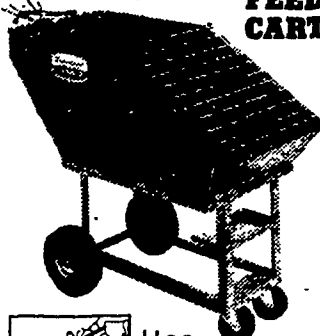

Farmcraft Multi-Purpose FEED CART