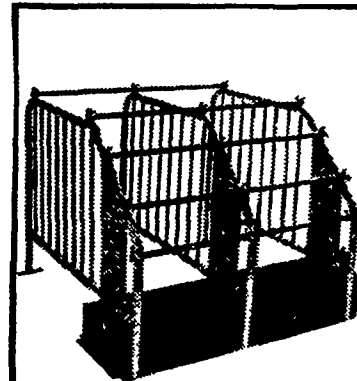

Area FFA

(Continued from Page A22)

daughter of Mr. and Mrs. John Shirey, of Beavertown.

Attending from the Northern Lebanon Chapter were Edwin Ditzler, son of Mr. and Mrs. Eugene Ditzler, of Jonestown; and Todd Propst, son of Mr. and Mrs. Jason Propst, of Jonestown.

One of the Highlights of the conference was a visit by the FFA'ers to the offices of their respective congressmen—Alan Ertel, of the 17th District; or Robert Walker, of the 16th District.

The FFA conference program is designed to improve leadership skills, develop an understanding of the national heritage, and prepare FFA members for more effective leadership roles in their chapter and community. The conference is also a forum for the exchange of FFA chapter activity ideas among members from across the nation.

Besides the training sessions, the 1981 program includes visits to Mount Vernon Plantation, the National Archives, Smithsonian Institution, Arlington National Cemetery, and several other historic monuments and memorials in and around the Capital.

AGRI-EQUIPMENT INC. IS PROUD TO ANNOUNCE THEIR DISTRIBUTORSHIP OF

Built With All The Long-Life Features You've Always Wanted

ROTARY HOG FEEDERS

Model R3-100
3 bu. cap.

Model R6-100
6-bu. cap.

Farmcraft Multi-Purpose FEED CART

Has One-Person BABY PIG HOLDER

Not just a feed cart that holds up to 130 lbs. of feed, but also a "help-with-every-job" cart. The right width for even the narrow 24-in. aisles in some confinement buildings. Moves easily on inflated balloon tires and swivel casters. When you have to do inoculating, vaccinating, tail clipping, ear notching, castrating, etc., it's easier, using the one-person baby pig holder.

Farmcraft Tender-Care Woven Wire Flooring