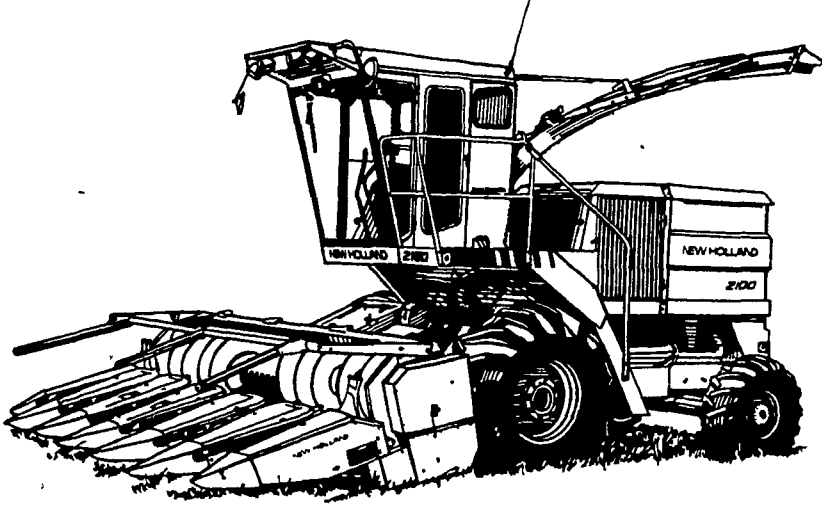

MF Super 90 diesel, dual hydraulics, good rubber, \$3500 NI loader, good condition, \$500 York Co 717-792 1366

Harvest Time SPECIAL VALUES

on these harvesting machines

WE WILL BE OPEN JULY 4th 7 AM to 1 PM

There's nothing like a Twin Rotor™ combine from Sperry New Holland. For good reason. The dual-rotor threshing is patented so others can't duplicate it. Come in soon and let us tell you about this exciting advance in combining. There are three models to choose from. And be sure to ask us about the completely new line of Sperry New Holland corn heads, flexible cutterbar soybean headers and rigid cutterbar grain heads.

TR85 TWIN ROTOR COMBINE WITH 15 FT. FLEX HEAD

- Exclusive Price - Demonstrator
- \$2500 Cash Bonus or Free Finance Until Sept. 1, 1981. Program ends June 30.

2100 Forage Harvester

The Sperry New Holland Model 2100 forage harvester features a 325-hp turbocharged six-cylinder Diesel engine. The 30-inch wide by 24-inch diameter 12-knife cutterhead features: exclusive underbeveled knives that never need rebeveling, exclusive metal detector to prevent harvester damage, and exclusive flip-up feedroll and hinged shielding for easy access. The "2100" can be ordered with a six-row cornhead or 14-ft. sicklebar — both the largest in the industry. The Whopper Chopper is designed and constructed for the ultimate in capacity and durability.