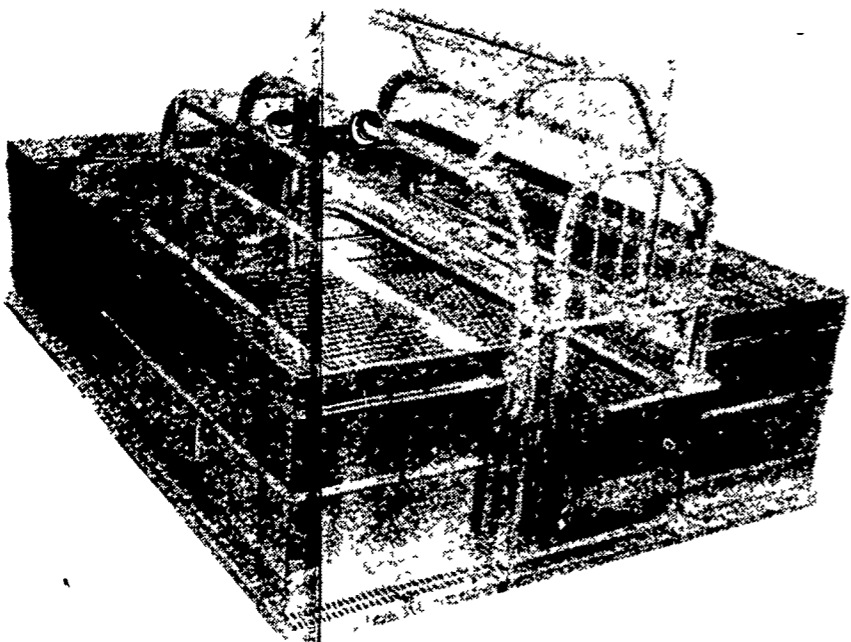

E

**MIDDLE CREEK
SWINE BREEDERS
INC.**

RD 2, Denver, PA
(See Map Page A11)

FINISHING COMPLEX FEATURES THE FOLLOWING EQUIPMENT:

**FARROWING ROOMS:
NEW NARROW EUROPEAN DESIGN
FARROWING CRATE, HOT DIPPED
GALVANIZED WITH TOTAL WOVEN
WIRE FLOORING.**