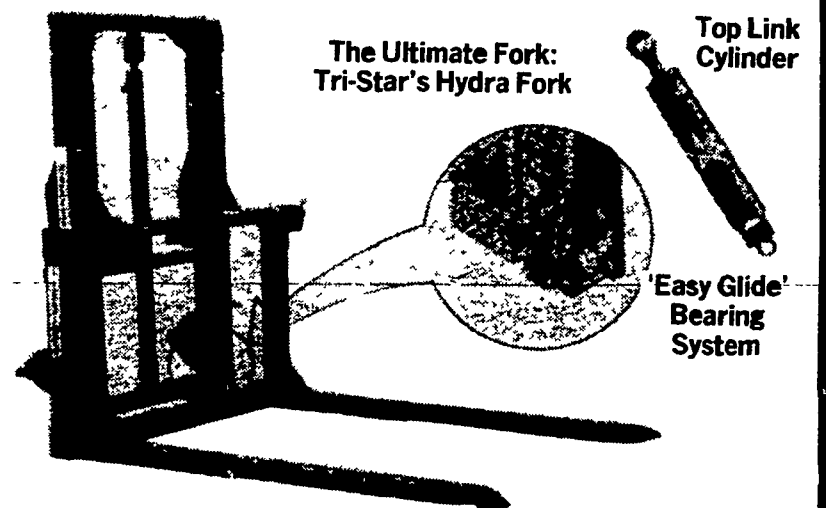

HESSTON MODEL PT 10
LATE MODEL 9 FT. HAYBINE
 Call For Your Deal

NEW & USED BLOWERS

New Kools KB 57 Hi Performancer Only \$1889
 Used John Deere Model 60H \$280

STAUFFER FORAGE BOX

6x16, 3 Beaters, Roof, PTO Drive

\$1,080

NEW FROM GEHL:
204 WHEEL RAKE
 4-wheel, 3-point hitch mounted hay rake. Bad weather, or even a heavy dew doesn't have to spoil your hay crop, now with one of the NEW finger-wheel rakes from Gehl!
 SET UP. IN STOCK
\$885

The Ultimate Fork: Tri-Star's Hydra Fork

Top Link Cylinder

Easy Glide Bearing System

Adjustable Tine Width Makes It Ideal For Moving Anything

MODEL HF-70:
 • Lifting Height: 5'6" to 6'
 • Adjustable tine width 5" to 44"