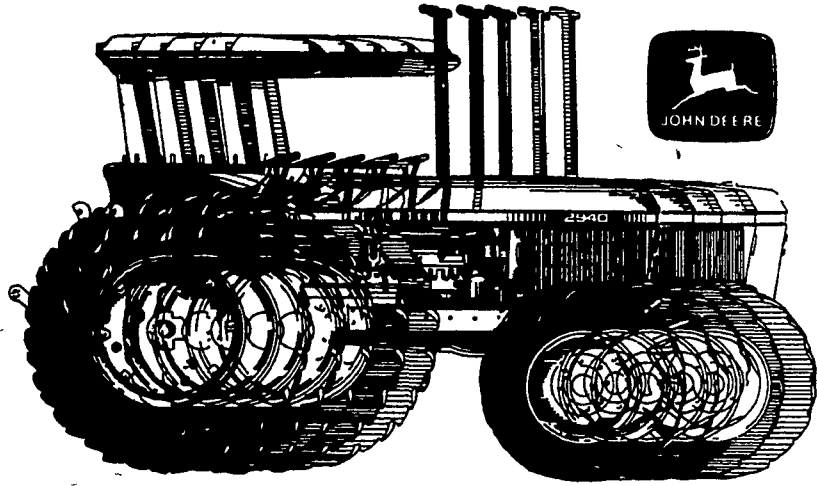

## PERFORMANCE PROFILE

**John Deere 40- to 80-hp Tractors deliver higher performance and greater endurance at a practical price**

You're after the most tractor for your money. So come in and check over John Deere 40-, 50-, 60-, 70- and 80-hp Tractors for real value. They're loaded with standard features; power steering (hydrostatic on 80-hp 2940); hydraulic wet-disk brakes; 3-point hitch, and live PTO. And that lineup includes a deluxe adjustable seat tilted back 5 degrees to give better support. Plus an electronic instrument panel monitoring 10 functions. Engines and drive trains are tough enough to handle what you dish out. You want the most tractor for your money? We can show you that tractor.

**SPECIAL JDFP FINANCE CHARGE WAIVER ON NEW JOHN DEERE TRACTORS, MODELS 2040 THROUGH 8640, ALL USED TRACTORS AND NEW JOHN DEERE AND USED IMPLEMENTS SOLD ON OR WITH SUCH TRACTORS**

## A 51 percent increase in grate area and 150-inch-long walkers greatly improve grain separation

You save more of your crop with John Deere's Titans. When the crop enters the cylinder, the first stages of threshing and separating begin.

The 14-bar concave (one more bar than on previous models) and beater grate help give 51 percent more threshing and separating area to each than the model it replaces. Straw walkers have been lengthened to 150 inches, which also greatly increases the area used for separation. These increased areas of threshing and separation can cut grain losses as much as 65 percent.