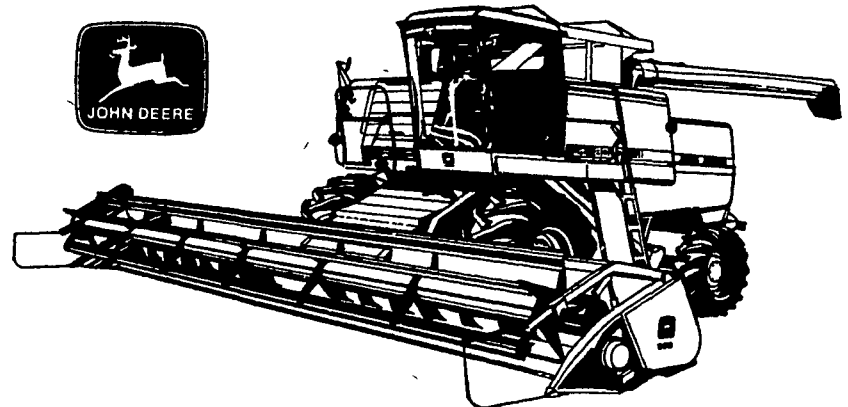

## PERFORMANCE PROFILE

**John Deere 40- to 80-hp Tractors deliver higher performance and greater endurance at a practical price**

You're after the most tractor for your money. So come in and check over John Deere 40-, 50-, 60-, 70- and 80-hp Tractors for real value. They're loaded with standard features; power steering (hydrostatic on 80-hp 2940); hydraulic wet-disk brakes; 3-point hitch, and live PTO. And that lineup includes a deluxe adjustable seat tilted back 5 degrees to give better support. Plus an electronic instrument panel monitoring 10 functions. Engines and drive trains are tough enough to handle what you dish out. You want the most tractor for your money? We can show you that tractor.

## A 51 percent increase in grate area and 150-inch-long walkers greatly improve grain separation

You save more of your crop with John Deere's Titans. When the crop enters the cylinder, the first stages of threshing and separating begin.

The 14-bar concave (one more bar than on previous models) and beater grate help give 51 percent more threshing and separating area to each than the model it replaces. Straw walkers have been lengthened to 150 inches, which also greatly increases the area used for separation. These increased areas of threshing and separation can cut grain losses as much as 65 percent.