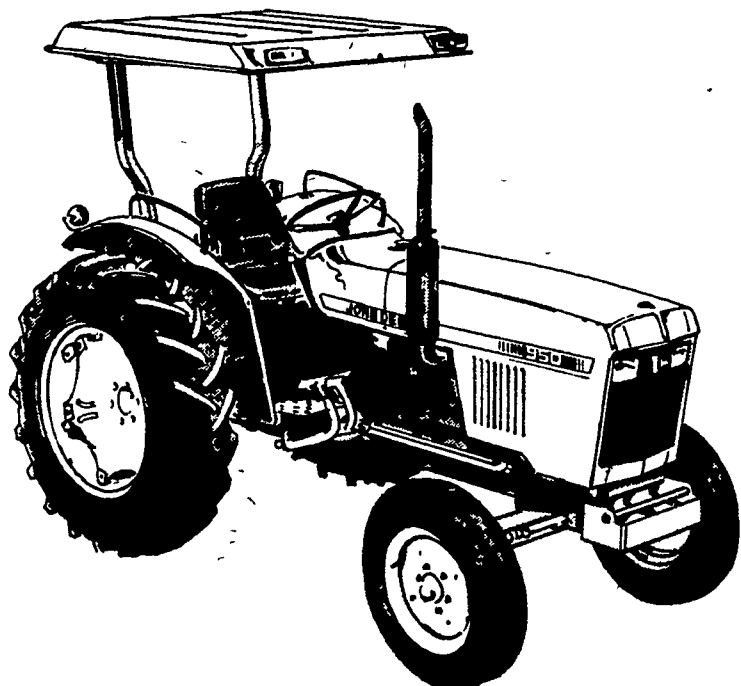

THE TASK-MASTERS™

John Deere Compact Utility Diesel Tractors

Plowing or planting. Mowing or landscaping. Loading or backhoeing. These John Deere Compact Utility Tractors are at home in most any working environment. Choose from five models — with 14.5, 18, 22, 27, and 33 hp at the PTO*. The 650 has a 2-cylinder diesel engine; all others, 3-cylinder. Eight-speed transmission. Differential lock. Hand and foot throttles. Category 1 3-point hitch. 540-rpm PTO. Color coded controls. And more.

The 1050 features a turbo-charged engine for more power, smoother operation and fewer emissions. Plus a continuous-running PTO for added productivity...load-and-depth-sensing hitch...swinging drawbar. The 650, 750, 950 and 1050 can be ordered with mechanical front-wheel drive for added traction.

If you need a compact tractor that'll handle a range of jobs, see us today. Check out our line of tractor-matched implements. Then ask for a demonstration. Compact utility diesel tractors — the Task-Masters from John Deere.

* Maximum PTO hp at 2600 engine rpm for the 650 and 850. 2400 engine rpm for the 750, 950 and 1050. All ratings by official test, except for the 650 and 750, which are factory observed.