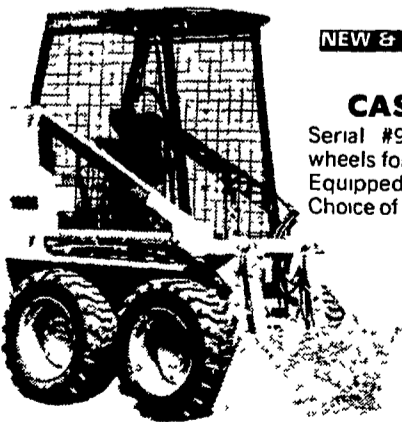

NEW & USED SKID LOADERS IN STOCK

New Demo CASE 1816B UNILOADER

Serial #9847547 with 590x15 tires, reversible wheels for 35" narrow wheel base or wide track 44" Equipped with counter weights and hour meter - Choice of 35" or 44" bucket

1 Only **$5585.00**
Used Owatonna 1000 Skid Loader, good rubber, large 60" wide bucket, new manure fork.
$3800

- Used Gehl 4400, Ford 44 H.P. water cooler engine, hydrostatic $5900
- Used Owatonna 1700, Perkins diesel Skid Loader $6800
- Used Case 1830 Uniloader, Serial #983122, 54" wide $6900
- Case Model 1537 Uniloader $2900

BINKLEY & HURST BROS.

133 Rothsville Station Rd., Lititz, PA 17543 Ph: (717) 626-4705
Business Hours: Mon. - Fri. 7 AM to 5 PM; Sat. 7 AM to 11:30

★ Call Before 5 P.M. For Evening Parts Pickup
★ We Ship Parts Same Day, UPS Anywhere