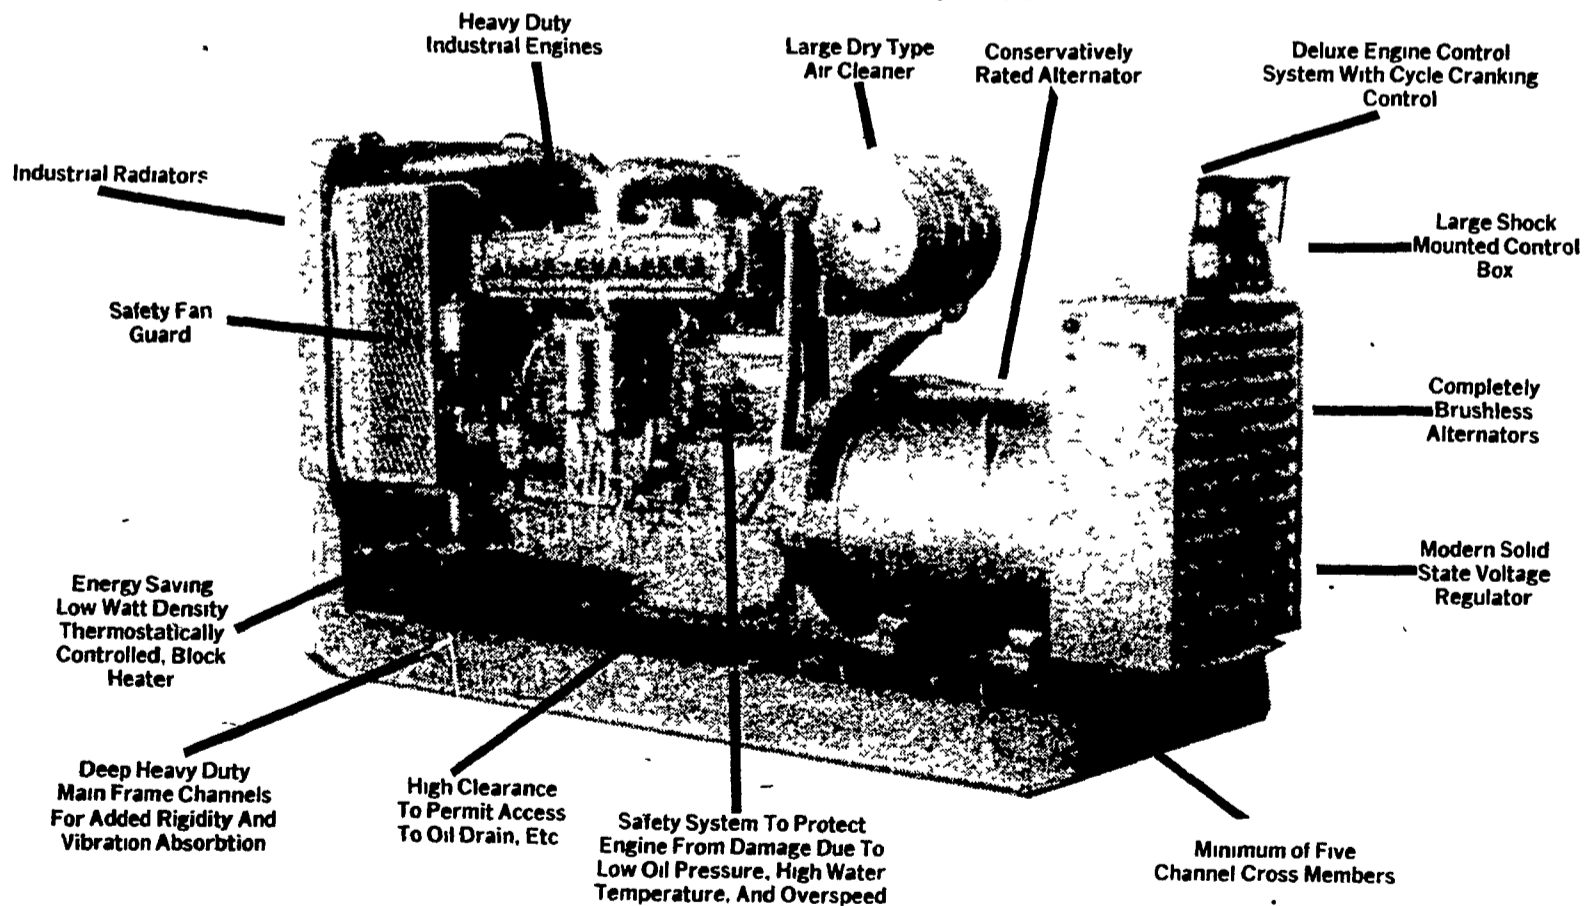

(Turn to Page E22)

MARTIN MACHINERY

Emergency or Prime Power Systems from 1 to 1000 KW Balanced Design to Give You Peak Performance For Your Application:
Farm - Industrial - Commercial - Residential

Check These Features:

**24 Hour Emergency Service
by Radio Dispatched Service Personnel**

OPENINGS FOR DEALERS IN DELAWARE,
MARYLAND & PARTS OF PENNSYLVANIA

MARTIN MACHINERY

P.O. Box 35, Martindale, PA 17549
215-445-4800 or 267-7771