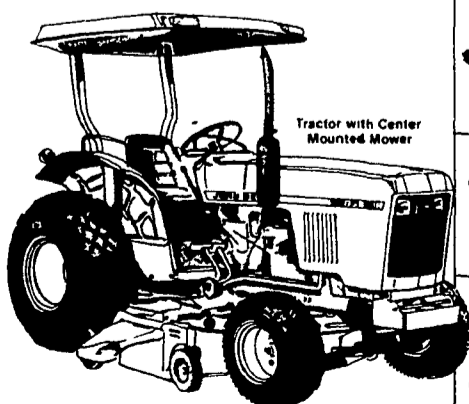

John Deere Compact Utility Diesel Tractors cut it any way you like

Capacity-matched mowers give these tractors the versatility you need to handle a variety of mowing jobs

Roadsides municipal parks schoolyards wherever there's a mowing job to do the John Deere 650 750 850 950 and 1050 stand ready

With diesel engines (14 5 18 22 27 and 33 PTO hp respectively*) and five mower options these tractors can handle most grounds maintenance jobs

The rotary mower is ideal for parks airports and shopping centers It mows a 6 ft swath and has gauge wheels to help prevent scalping

Rotary cutters work wonders around buildings and along roadsides They have 5 and 6 foot cutting widths and Unibody™ design for durability

A flail mower cuts through dense growth quickly with its 6½ ft cutting width and adjustable 1 to 5 in cutting height

The 272 rear mounted Rotary Mower mows a 6 ft swath Cutting height is adjustable from 1½ to 5 inches

A rear mounted mower is also available for trimming ditches and inclines

See us soon for a compact utility diesel tractor and capacity-matched mower We also have implements for landscaping farming and utility work

* Maximum PTO hp at 2600 engine rpm for the 650 and 850 2400 engine rpm for the 750 950 and 1050 All ratings by official test except for the 650 and 750 which are factory observed