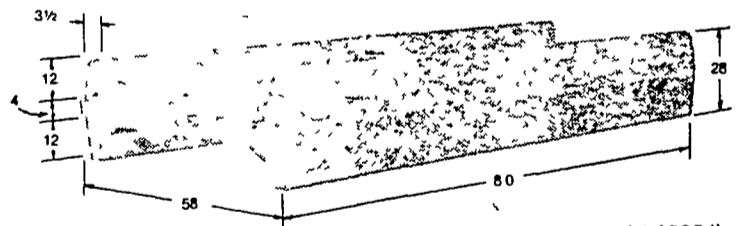

CONCRETE "H" TYPE FEED BUNKS

Approximate weight 4000 lbs

Featuring...

- Large Capacity
- Steel Reinforced
- Movable — for future expansion
- Strong enough to support a roof and feeder
- No corners to retain spoiled feed

INSTALLATION OF BUNKS

We have the necessary equipment to handle and install these heavy bunks. Customer shall make roadway to feed lot passable for our delivery truck.

— ALSO AVAILABLE —
NEW J TYPE FEED BUNKS

5790 Sunset Pike, Chambersburg, PA

717-264-9588