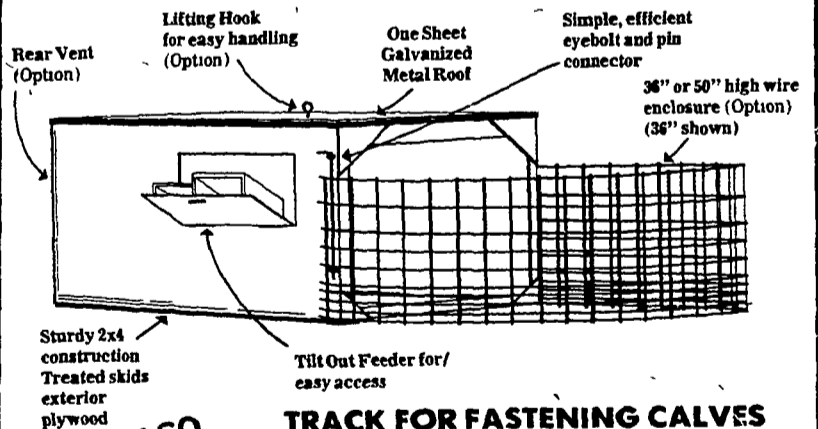

Processed and
 Packaged by:

EASTERN WOOD FIBERS, INC.

8245 Dorsey Run Rd., Jessup, MD 20794
 (301) 498-6100
 DEALER INQUIRIES INVITED.

CUSTOM BUILT HAY WAGONS

Built with steel racks, oak frame and floor.
 Order now for early delivery.

**Compare the Stoltzfus
 Woodwork Calf Hutch**

ALSO AVAILABLE: TRACK FOR FASTENING CALVES CHAINED TO CEILING OF HUTCH

Dealers: (Calf Hutches Only)

Adams County:
LIPPY & RINEHART SALES
 Glen Lippy, Littlestown, Pa
 717-359-5793 or
 John W Rinehart, Taneytown, MD
 301-346-7326