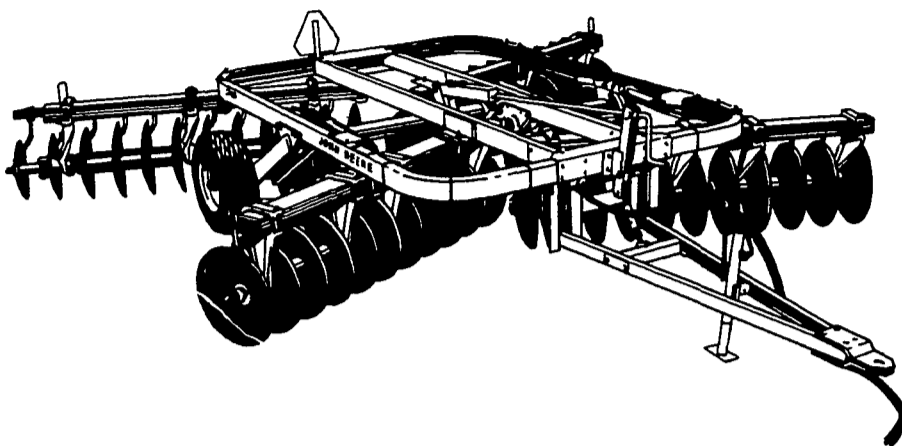

**THE NEW
IRON HORSES®
MORE HORSES MORE IRON**

More usable power at the PTO, drawbar, 3-point hitch, and remote outlets

The 4840, above, at 180 hp is the biggest of the NEW IRON HORSES. But it shares all its family traits with four smaller brothers: the 155-hp 4640, 130-hp 4440, 110-hp 4240, and 90-hp 4040. They all have the same build — husky. Stop in for details on their individual engine, chassis and power train measurements. We'll be happy to answer all your questions on the tractors with more horses and more iron.

**315 Level-Action™
Disk**

A heavyweight disk with simple adjustments plus tough bearings with a 2-year warranty

A crank at the front of the 315 helps you fine-tune fore/aft leveling. In most fields, this simple adjustment is the only one needed. Exclusive Dura-Flex™ gang bearings feature 4-lip seals that lock in grease, block out dirt. Seals also work with housings to give bearings room to self-align. See us for details on the rigid 315 — or wider wingfold 335 Disks in the same heavyweight class.