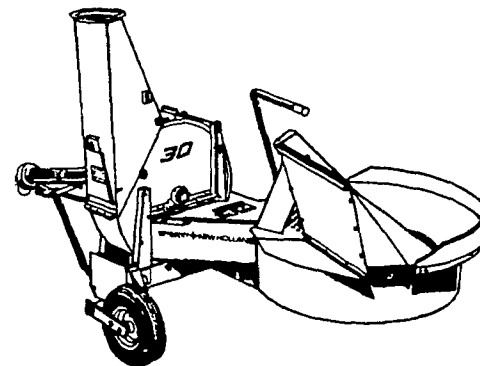

30 Forage Blower

THE MODEL 30 1,000-RPM FORAGE BLOWER WILL AMAZE YOU WITH IT'S HIGH CAPACITY. TRY ONE!

* VISIT YOUR PARTICIPATING SPERRY NEW HOLLAND DEALER TODAY. HE WILL SHOW YOU HOW YOU CAN SAVE DOLLARS BY PURCHASING THE HAY AND FORAGE EQUIPMENT YOU NEED NOW - DURING THIS LIMITED TIME OFFER. YOU CAN'T FIND A BETTER DEAL!

Your authorized **SPERRY NEW HOLLAND** dealer.