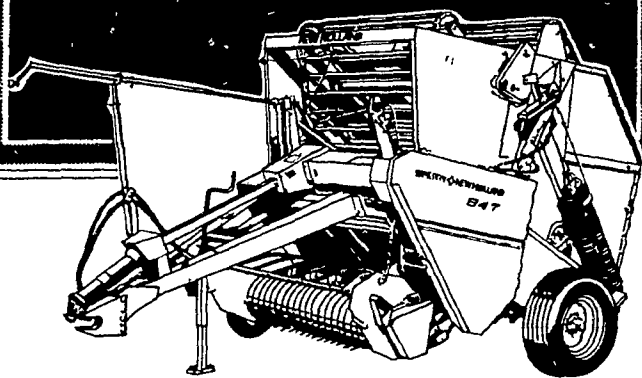

Sperry New Holland ANNOUNCES...

* FREE FINANCE

ON HAY & FORAGE EQUIPMENT UNTIL OCT. 1, 1981

Hay
in a
big way!

The Model 847 round baler makes bales weighing up to 850 pounds. You have three tying choices — manual, hydraulic and Auto-Wrap. And you'll get sure, fast core formation. Super-Sweep pickup and fines saver pans get more hay in every bale. See how easy it is to put up tons of hay in a day with a Sperry New Holland round baler. Ask us for a demonstration.

**GREAT NEWS FROM
YOUR HAY AND
FORAGE EQUIPMENT
SPECIALISTS.**

Try to find
a better value
baler.

The 14" x 18" Model 310 baler features 75 strokes per minute for tight, uniform bales. The dependable knoter adjusts for various twine diameters. Flow-Action® feeding system gives good bale shape. You can choose standard or Super-Sweep pickup. Trade that old baler now because we're ready to deal!

Model 782: Heavy duty from hitch to spout.

The Model 782 is built for heavy-duty performance. The 12-knife cutterhead chops uniformly, without a recutter screen. But for special crops and conditions, recutter screens are available. Check these outstanding features:

- Exclusive underbeveled knives eliminate the need for rebeveling.
- Flip-up feedroll makes shearbar adjustment easy.
- Choice of 540- or 1,000-rpm driveline.
- Big choice of cropheads, including windrow pickup, one- or two-row low-profile cropheads, sicklebar and one-row, ear-corn snapping head.