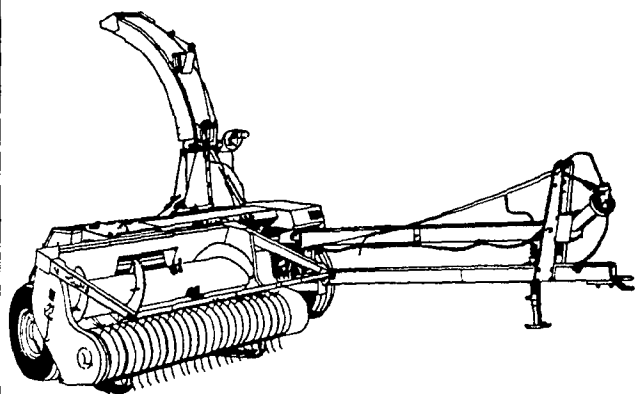

Sperry New Holland ANNOUNCES...

* FREE FINANCE

ON HAY & FORAGE EQUIPMENT UNTIL OCT. 1, 1981

Hay
in a
big way!

The Model 847 round baler makes bales weighing up to 850 pounds. You have three tying choices — manual, hydraulic and Auto-Wrap. And you'll get sure, fast core formation. Super-Sweep pickup and fines saver pans get more hay in every bale. See how easy it is to put up tons of hay in a day with a Sperry New Holland round baler. Ask us for a demonstration.

**GREAT NEWS FROM
YOUR HAY AND
FORAGE EQUIPMENT
SPECIALISTS.**

Try to find
a better value
baler.

The 14" x 18" Model 310 baler features 75 strokes per minute for tight, uniform bales. The dependable knoter adjusts for various twine diameters. Flow-Action® feeding system gives good bale shape. You can choose standard or Super-Sweep pickup. Trade that old baler now because we're ready to deal!

Model 782: Heavy duty from hitch to spout.

The Model 782 is built for heavy-duty performance. The 12-knife cutterhead chops uniformly, without a recutter screen. But for special crops and conditions, recutter screens are available. Check these outstanding features:

- Exclusive underbeveled knives eliminate the need for rebeveling.
- Flip-up feedroll makes shearbar adjustment easy.
- Choice of 540- or 1,000-rpm driveline.
- Big choice of cropheads, including windrow pickup, one- or two-row low-profile cropheads, sicklebar and one-row, ear-corn snapping head.