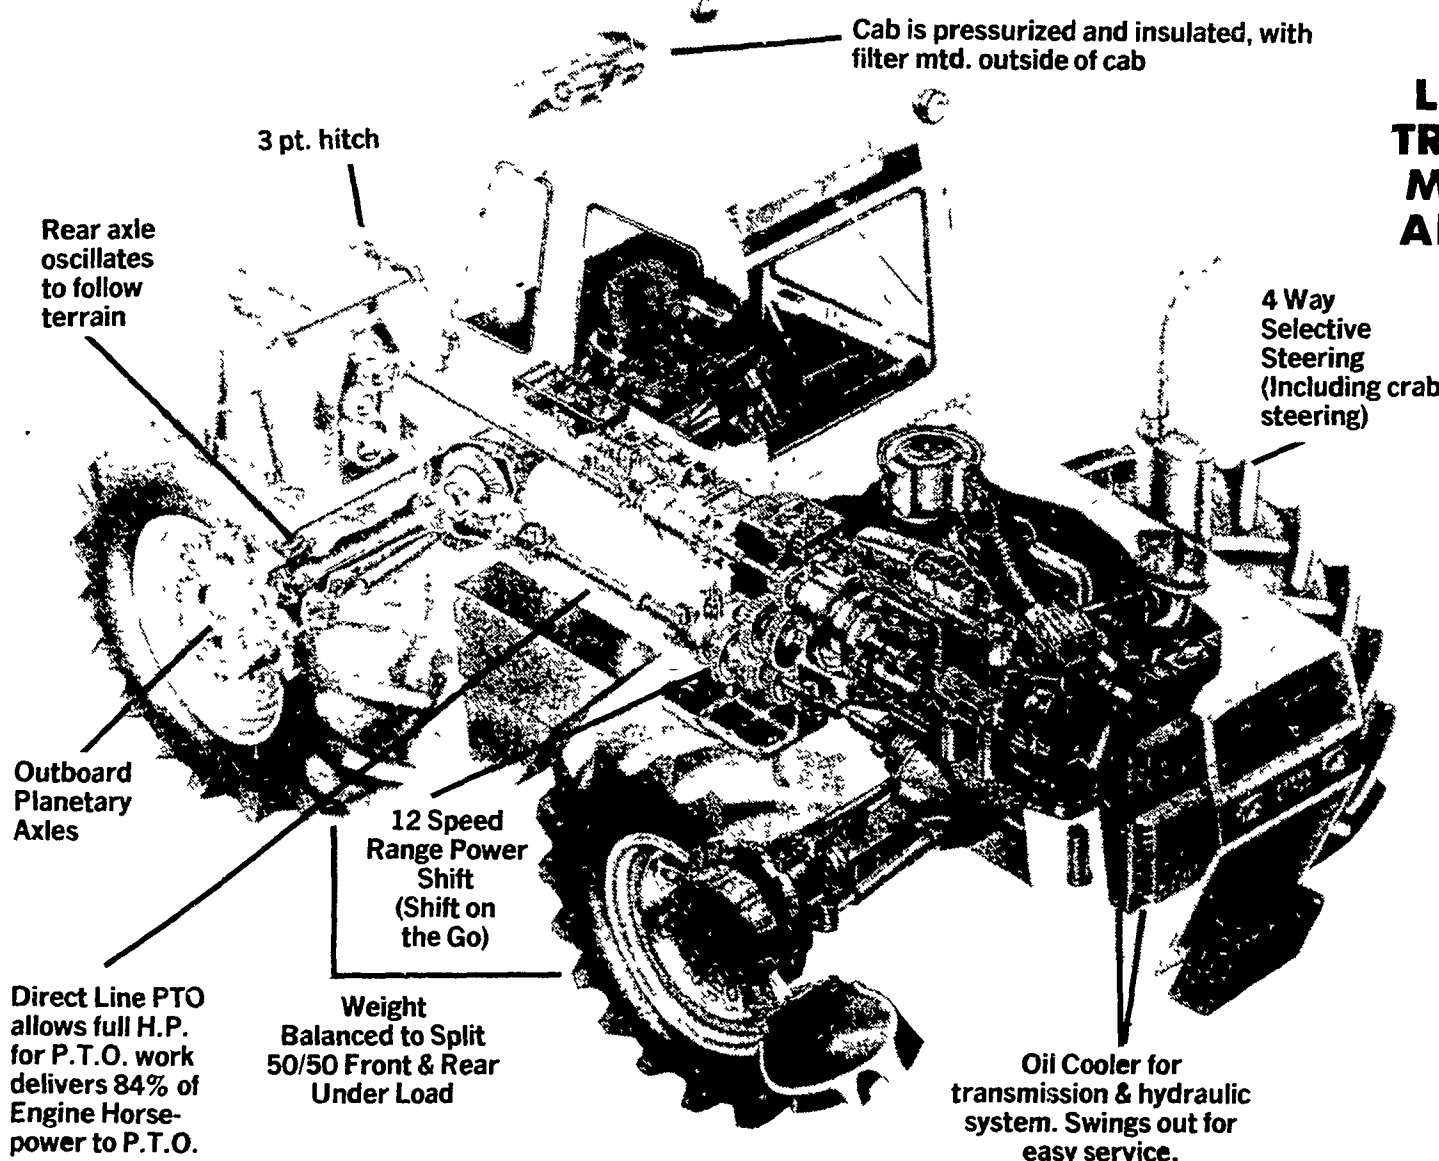

WE DARE YOU TO COMPARE

BEFORE YOU BUY OR LEASE A 4-WHEEL DRIVE TRACTOR, FIND OUT WHY MORE & MORE FARMERS ARE SWITCHING TO CASE FROM BINKLEY & HURST BROS. INC.!

Here Are Just A Few Reasons Why:

1. We service and sell in Eastern Pennsylvania, New Jersey, portions of New York, Maryland and Delaware as a tractor specialist.
2. Free loaner: Case Company sponsored assured availability Standby-By Program which is very seldom used, but gives peace of mind.
3. Case On-The-Go Power Shift Transmissions are standard equipment which does not rob horsepower which other automatic transmissions are noted for.
4. Case 4-wheel drives are not just pullers, they furnish PTO horsepower, utilizing full engine horsepower. 3 pt. hookup, just like your 2 wheel drive. Up to 4 hydraulic remotes. Solid frame steering, just like your 2 wheel drive, does not bend in the middle.

BINKLEY & HURST BROS.

133 Rothsville Station Rd., Lititz, PA 17543 Ph: (717) 626-4705
Business Hours: Mon. - Fri. 7 AM to 5 PM; Sat. 7 AM to 11:30