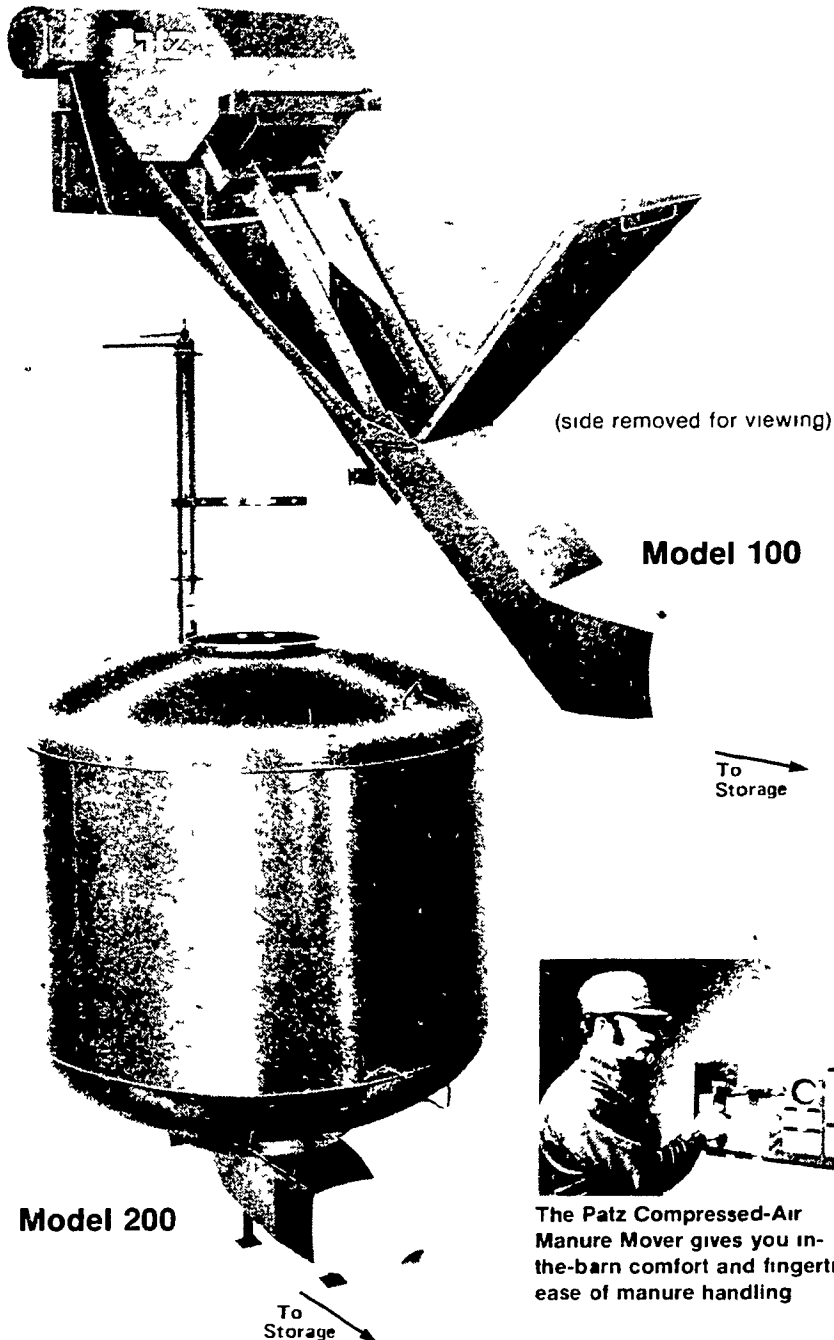

For slurry manure, select the Patz Model 100 Pump. Saving time as well as manure nutrients is easy with the Patz Model 100 Slurry Manure Pump. Manure drops into hopper. A plunger forces manure through PVC pipe to storage.