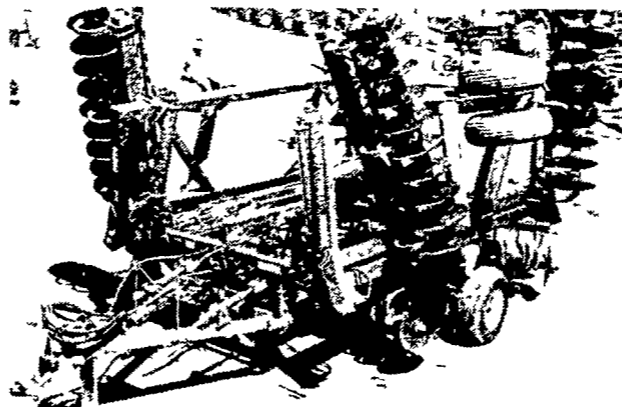

Like New, 400 Hours

hts, 20.8x38 Tires

/Cab, 20.8x38 Tires

Ford 4000 D Utility

**COOPER'S,
A CHOICE**

Taylorway - 12' Offset w/Spring Bearing Hangers

Deere - 440 Offset - 12', Like New

Bushog - 1445 Disk - 25'

Glencoe - 11 Shank Soilsaver

Deere - 14 Shank Chisel

IH - 10' Concer-til Chisel

Brillion - 18' Spring Tooth

Krause - 2416 Rockflex - 26'

Allis Chalmers - 20' Double Offset Model 3300

Deere, 330, 25' 1 Yr. Old, Excellent

Bush Hog, 1445, 21', 9" Spacing

Miller, 12' Offset, Hydraulic Leveling

OTHER USED TILLAGE

- 6405 Bush Hog 1445 21' Disc, wingfold
- 5828 IH 470 21' Disc
- 5440 Deere KB 12' Disc
- 6330 Deere 1630 13' Disc
- 6421 Deere BWA 11' Disc
- 5538 Pittsburgh 10' Disc
- 6333 Deere 18 1/2 Field Cultivator
- 6034 PM 21' Packer Mulcher
- 6025 Dunham 12' Packer
- 6373 IH 700 5F 16" Auto Plow
- 5701 IH #10 Subsoiler, 5 Shank
- 4848 Glencoe Soilsaver, 7 Shank
- 5889 Glencoe Soilsaver, 13 Shank