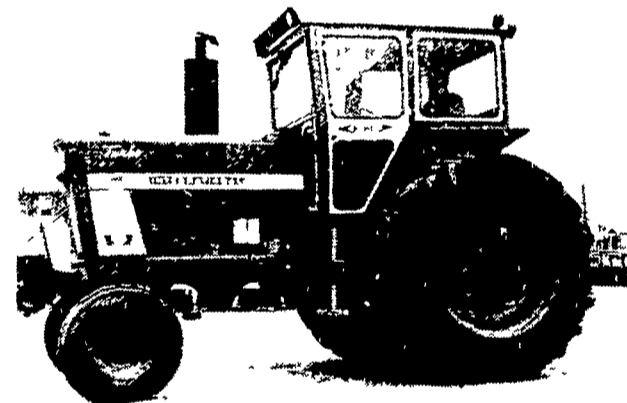

HOOBER'S ARE EASTERN PA'S POWER

FIELD PROVEN IH and STEIGER TRACTORS ARE FUEL EFFICIENT AND DEPENDABLE

EVERY TRACTOR WE SELL... - NEW or USED - IS BACKED BY HOOBER'S SERVICE!

TRY ONE OF THESE TRADE-IN TRACTORS

Massey - 1805 4WD w/Blade, Excellent

Case 2670 4WD, 30.5x32 Tires, PTO, 3 Point

F886D w/Cab, Like New, 400 Hours

IH - F1586D w/Cab & Duals, 1200 Hours

F1085D w/Cab, New Rear End, 2100 Hours

F1256D w/Weights, 20.8x38 Tires

IH - F766D w/Cab, Excellent

OTHER USED TRACTORS

- 5255 IH F1466
- 6406 IH F 806B
- 5760 I-706D
- 5660 F 706D
- 5163 F706D
- 6435 F1066D Hydro
- 6413 I-464 G w/Dunham Loader
- 6005 I-464D
- 5980 F450G
- 5642 F444G
- 4042 IH TD6 Crawler
- IH F544D
- IH 125 Series C Crawler