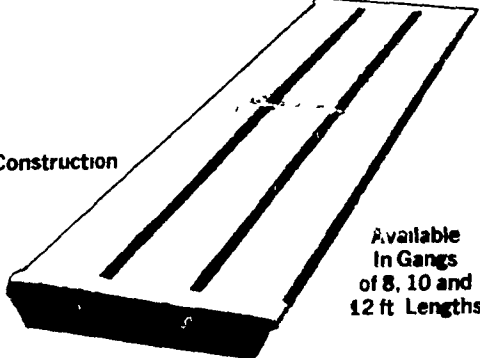

**(KW) Fully Automatic  
CATTLE HEAD GATE**

Now treating cattle is simple and easy Can be adjusted for large or small animals one man operation

**DEALER INQUIRIES  
INVITED**  
**ZIMMERMAN'S ANIMAL  
HEALTH SUPPLIES**  
3 Miles West of Ephrata  
RD4 Box 140  
Lititz, Pa 17543  
Phone 717-738-4241

**YOU CAN GET QUALITY PRE-CAST CONCRETE  
HOG SLATS FROM A LOCAL MANUFACTURER!**

- Low Cost - Long Life
- Smooth, Rounded Edges
- Center Beam
- Light Crown
- Uniform Spacing
- Easy Installation
- High Strength Reinforced Construction
- Easy On Animals' Feet
- Prevents Movement From Side Loads
- Slats Stay Drier
- Easy Cleaning