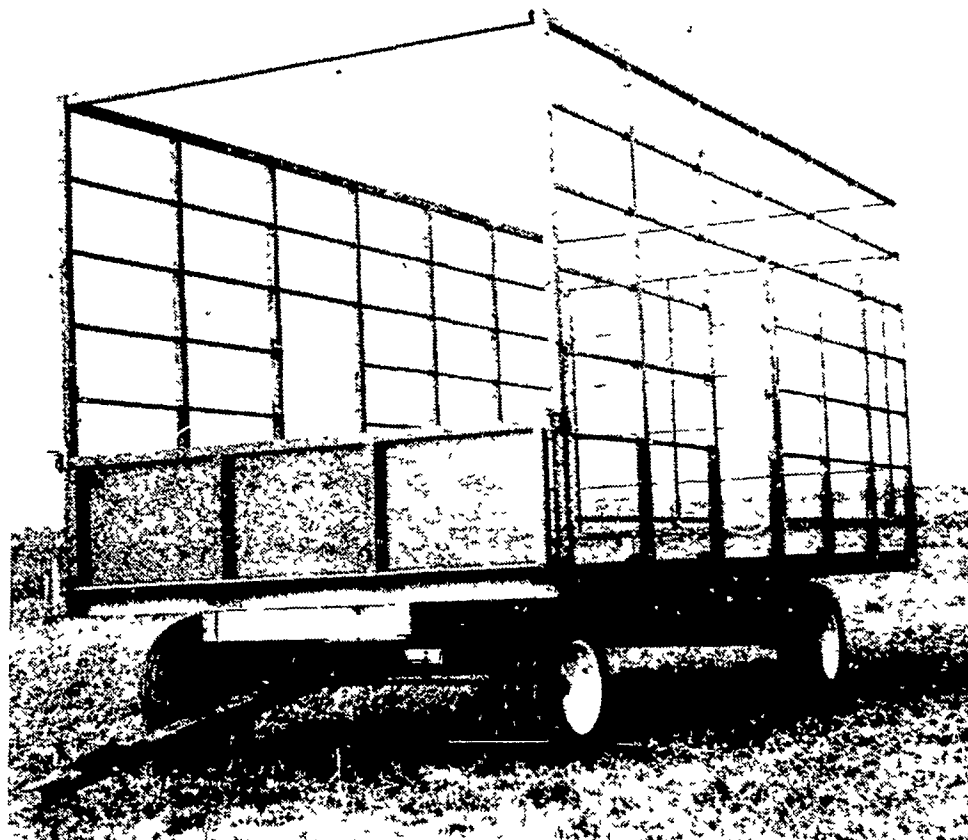

RUGGED STEEL BALE WAGON

CHECK THESE FEATURES AGAINST ANY OTHER BALE WAGON — YOU'LL FIND OURS IS THE BEST!

- ....Eight foot wide inside by Eighteen feet long.
- ....Rugged square steel tubing.
- ....Fold down front gate w/diamond plate platform.
- ....Swing-out tailgate.
- ....Unload from side, front or rear.
- ....Solid oak floor.
- ....Eight ton running gear w/universal bearings.
- ....With New 9.5Lx15 tires.
- ....Backed by Hooper Parts and Service.

CALL US FOR A PRICE

DISC HARROW & FIELD CULTIVATOR

- 6072 IH #37 Disk
- 6405 Bushhog 1445 Disc 21 Wingfold
- 6434 AC 3300 Disk 20 1/2
- 5828 IH 470 21' Disk
- 6280 Krause 2416 Disk
- 5842 J D 440 12 Offset Disk
- 4544 Deere 330 Disk
- 5440 J D KB Disc Harrow
- 6181 Taylor Way 13 Offset
- 6330 J D 1640 Disk
- 6332 J D 310 12' 6" Disk
- 6421 J D BWA 11' Disk
- 6033 A/C 4500 20 Offset Disk
- 5001 A/C 16' Disk
- 4969 Miller 12' Disk
- 5135 Bushhog 1445 Disk 25
- 5538 Pittsburgh 10' Disk w/cyl
- 6036 Case 20' Disk
- 5393 MF 18' Offset Disk
- 6333 J D 18 1/2' Field Cultivator
- 6024 Brady 12 1/2' Field Cultivator w/Mulchers
- 6034 21' Packer Mulcher
- 6025 Dunham 12' Packer

USED EQUIPMENT

TRACTORS and MACHINES ARE MOVING. If you're looking for a piece of good used equipment and its not listed below, Call us anyway, could be we just traded what you want.

TRACTORS

- 5255 IH - 1466 Tractor IH - F1586D
- IH - F1256D
- 5583 IH F806 Tractor
- 6406 IH F806 Tractor
- 6073 IH 766D Tractor w/Cab
- 5760 I - 706D Tractor
- 5660 F706D Tractor
- 5163 IH 706D Tractor
- 6186 IH 656 Hydro Tractor
- 6435 IH F1066 Hydro
- 6413 I - 464G w/Dunham Loader
- 6005 I - 464D Tractor
- 5980 F 450 G Tractor
- 5642 F444 Tractor
- 4307 IH - Farmall 400 G Tractor
- 6017 IH B-275 Tractor
- 4042 IH TD6 Crawler Tractor

- 6035 Case 2670 Tractor 4WD Tractor
- 6165 Deere 4020 D Tractor
- 6328 Melroe 444 Bobcat Skid Loader
- 6109 IH 2000 Loader
- 6161 IH 2000 Loader

PLOWS

- 5701 IH #10 Subsoiler
- 6373 IH 700 5F 16' Plow
- 2741 IH Trailing 3 14' Plow
- 3165 Oliver - 6F Plow
- 6254 1 Bottom for Farmall Cub (IH)
- 6255 Cultivator for Farmall Cub (IH)
- 4848 Glencoe Soil Saver 7 Shank
- 5889 Glencoe 13 tooth Soilsaver
- 6331 J D 14th Chisel Plow

PLANTERS & DRILLS & SPRAYERS

- 2240 IH 400 Planter 4R
- 3288 IH 400 Planter 8R cycle
- 9903 1300 Cornplanter 4 Row (JD)
- 2414 J D 494 Cornplanter
- 5321 IH #10 Grain Drill
- 5080 J D 20x7 Drill Model B
- 6237 FMC Trojan 10 gal Sprayer
- 2038 Bean 40 RC Sprayer w/Truck
- 6281 J D 605 5 ton Fert Spreader (new)
- 6467 IH 510 Grain Drill 24x6 Plain IH 10 Fertilizer Drill

EQUIPMENT - JUST TRADED

- Dunham 42319 Wing Cultipacker 24
- Brillion 14 Spring Harrow w/Transport
- AC Gleaner MKS Combine
- IH F1586D w/20 8x38 Duals
- Deere 210 Disc
- Deere B WA Disc 11
- Lilliston Mower 6' Trailing
- MF 1805, 4WD Tractor w/Blade
- IH 510 Grain Drill 24x16 Plain
- IH F544 Diesel Tractor
- IH F 1086 D Tractor w/cab
- NH 469 Haybine 9
- IH 125 Series E Crawler
- IH 45 Fibra Shank Cultivator 18 1/2'
- Ford 4,000 Diesel Tractor
- IH 715 D Hydro Combine w/843 Cornhead