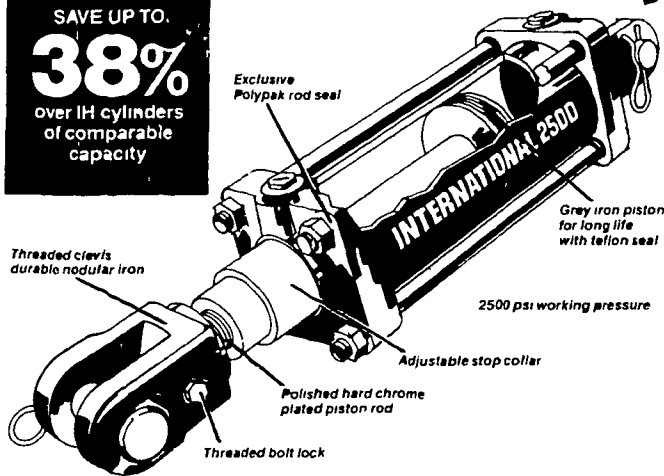

HYDRAULIC CYLINDERS

NEW International 2500 Cylinders

SAVE UP TO **38%** over IH cylinders of comparable capacity

Tough days in the field are just ahead. Power up now with the advanced new line of International 2500 hydraulic cylinders. They're exceptional - really rugged - loaded with premium quality features yet you save up to 38% over IH cylinders of comparable capacity. Sizes to fit most equipment. Roll into spring with plus hydraulic performance earning for you!

FREE: 5 Quarts of HYTRAN

($7.40 Value) With The Purchase of Any Hydraulic Cylinder.

	LIST	SPECIAL
1255375C91 2"x8"	$82 30	$67.13
1255376C91 - 2 1/2"x8"	$87 35	$71.26
1255377C91 3"x8"	$97 33	$79.40
1255378C91 3 1/2"x8"	$110 54	$90.17
1255379C91 3 1/2"x16"	$147 31	$120.17
1255380C91 4"x8"	$141 67	$115.57
1255381C91 4"x16"	$200 85	$163.84

Not Including Cylinder Stop