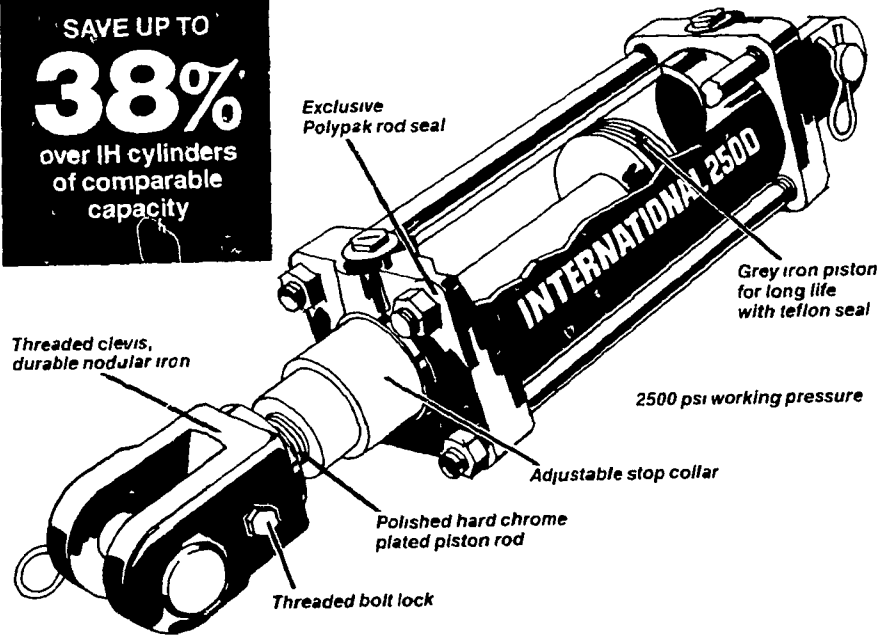

Krause Rock-Flex™ Disc

AN INVESTMENT
THAT PAYS
BIG
DIVIDENDS

PERFORMS!

FLEXIBLE BEARING ARMS

Rugged steel C-shaped bearing arms provide the strength to assure good penetration yet allow flexibility for the disc gangs to ride over obstructions. This helps prevent damage to the gang assembly and frame members.

GANG MOUNTED SCRAPERS

The rugged paddle-type scrapers are mounted to the bearing hangers so they move with the disc gang. This keeps the scraper next to the blade at all times.

HEAVY GAUGE BLADES

High carbon 24" x 1/4" disc blades are standard equipment. These thick heavy blades will provide the strength required when striking obstacles in the field. Extra heavy-duty spools are also used on all rock-flex models.

AVAILABLE IN SIZES FROM 12 TO 45 FT.
AND FROM 100 TO 300 LBS. PER BLADE.

1 1/2" OR 1 3/4" COLD ROLLED ARBOR
BOLTS WITH NUTS ON BOTH ENDS.

SPRING SPECIAL: ► ALL KRAUSE DISCS From 12 to 18 Ft. At 1980 PRICES!!

HYDRAULIC CYLINDERS

NEW International 2500 Cylinders

PARTS VALUE
OF THE MONTH

SAVE UP TO
38%
over IH cylinders
of comparable
capacity

Tough days in the field are just ahead. Power up now with the advanced new line of International 2500 hydraulic cylinders. They're exceptional, really rugged — loaded with premium-quality features, yet you save up to 38% over IH cylinders of comparable capacity. Sizes to fit most equipment. Roll into spring with plus hydraulic performance earning for you!