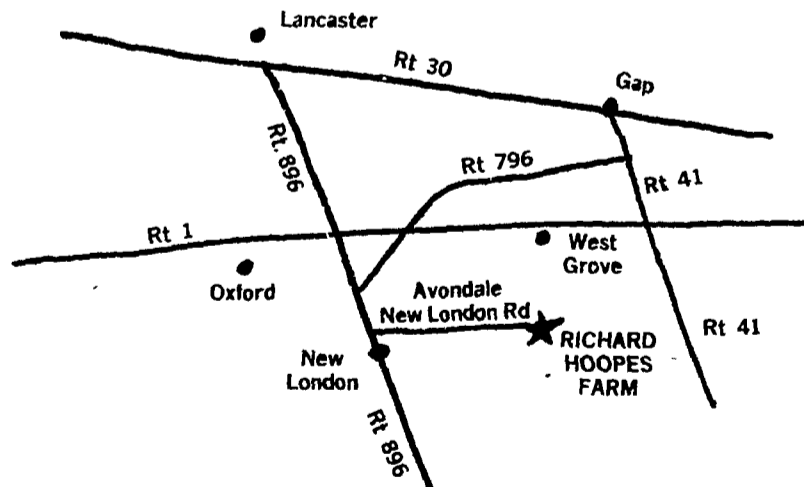

Follow Checkered Arrows From Rt. 896 at New London, PA

HESS MILLS
PHONE 717-442-4183
717-768-3301
PARADISE PA 17562

HIGH BROS.
PHONE 717-354-0301
GORDONVILLE PA 17529

K & K FEED, INC.
PHONE 717-866-2324
23 N PARK ST RICHLAND PA 17087

UMBERGER'S MILL
PHONE 717-867-5161
FONTANA PA 17042

KEYSTONE MILLS
John B. Kuriz
PHONE 717-354-4616 717-738-1088
RD3 EPHRATA PA 17522

MCCRACKEN'S FEED MILL, INC.
PHONE 717-665-2186
2 NEW CHARLOTTE ST MANHEIM PA 17545

WEST WILLOW FARMERS ASSN., INC.
PHONE 717-464-3386
WEST WILLOW PA 17583

LANDIS SUPPLY
Ira B. Landis
PHONE 717-665-3248
BOX 276 RD3
MANHEIM PA 17545

M. G. HENNINGER & SON, INC.
PHONE 717-362-3333
BERRYSBURG PA 17005

Anthony's Feed Mill
PHONE 215-488-6211
STRAUSSTOWN PA 19559

FAWN MILLS
PHONE 717-382-4805
FAWN GROVE PA 17321
PHONE 717-637-1123
HANOVER PA 17331