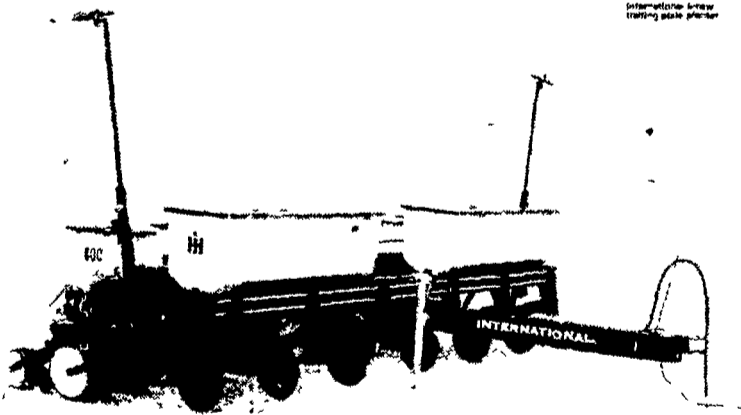

**MOLDBOARD PLOWS!**

IH 420 3F, 16", 3 Pt. Mounted  
IH 440 4F, 16", 3 Pt. Mounted  
IH 450 3F, 16", 3 Pt. Mounted with Auto-  
matic Reset  
IH 720 4F, 11", Semi Mounted with Auto-  
matic Reset  
IH 720 5F, 20", Semi Mounted with Auto-  
matic Reset  
IH 730 4F, Variable Width with Automatic  
Reset  
IH 735 5F, Variable Width with Automatic  
Reset

475 Disk Harrow

**DISK HARROWS!**

IH 350 10 Ft. 3 In.  
IH 350 10 Ft. 6 In.  
IH 370 12 Ft. 8 In.  
IH 475 12 Ft.  
IH 475 17 Ft. 8 In.  
IH 475 19 Ft. 1 In.

NEW International

## Early Riser Planters

**FASTER. EARLIER PLANTING—  
EARLY RISING CROPS.**

Introducing the International Early Riser Planters, the planters for the 80's. Early Riser Planters are designed to work through the toughest terrain. To let you plow less, plant sooner—faster, too—with simple hand adjustments that get you going in minutes. No tools. And the Early Riser Planters provide the best possible seed environment to start your crops out right.