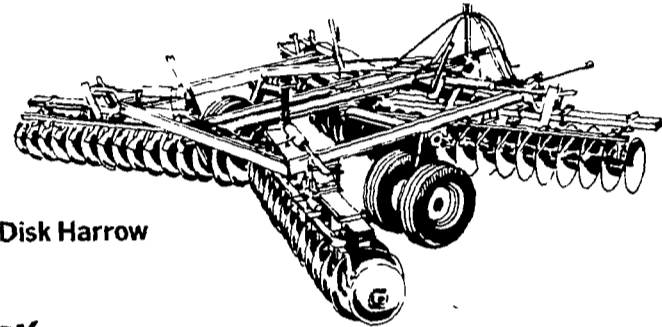

4500 Vibra Shank Cultivator

**FIELD CULTIVATORS!**

IH 4500 Vibra Shank Field Cultivators  
From 8½ Ft. to 22½ Ft.

5500 Chisel Plow

**CHISEL PLOWS!**

IH 5500 Chisel Plows  
From 7 Ft. to 15 Ft.

720 Automatic Plow

**MOLDBOARD PLOWS!**

IH 420 3F, 16", 3 Pt. Mounted  
IH 440 4F, 16", 3 Pt. Mounted  
IH 450 3F, 16", 3 Pt. Mounted with Auto-  
matic Reset  
IH 720 4F, 11", Semi Mounted with Auto-  
matic Reset  
IH 720 5F, 20", Semi Mounted with Auto-  
matic Reset  
IH 730 4F, Variable Width with Automatic  
Reset  
IH 735 5F, Variable Width with Automatic  
Reset