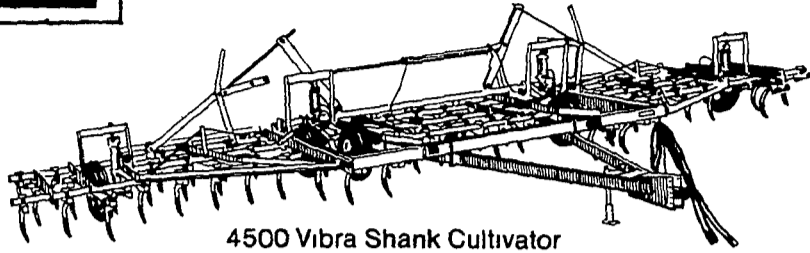

# IH TILLAGE HEADQUARTERS

If you are going to need a **Field Cultivator**, a **Chisel Plow**, a **Moldboard Plow**, or a **Disc Harrow** this Spring... **CHECK OUR INVENTORY!** We have a large selection of new or used tillage machines **READY TO GO...**

4500 Vibra Shank Cultivator

**FIELD CULTIVATORS!**

IH 4500 Vibra Shank Field Cultivators  
From 8½ Ft. to 22½ Ft.

5500 Chisel Plow

**CHISEL PLOWS!**

IH 5500 Chisel Plows  
From 7 Ft. to 15 Ft.

720 Automatic Plow

**MOLDBOARD PLOWS!**

IH 420 3F, 16", 3 Pt. Mounted  
IH 440 4F, 16", 3 Pt. Mounted  
IH 450 3F, 16", 3 Pt. Mounted with Auto-  
matic Reset  
IH 720 4F, 11", Semi Mounted with Auto-  
matic Reset  
IH 720 5F, 20", Semi Mounted with Auto-  
matic Reset  
IH 730 4F, Variable Width with Automatic  
Reset  
IH 735 5F, Variable Width with Automatic  
Reset

475 Disk Harrow

**DISK HARROWS!**

IH 350 10 Ft. 3 In.  
IH 350 10 Ft. 6 In.  
IH 370 12 Ft. 8 In.  
IH 475 12 Ft.  
IH 475 17 Ft. 8 In.  
IH 475 19 Ft. 1 In.

NEW International