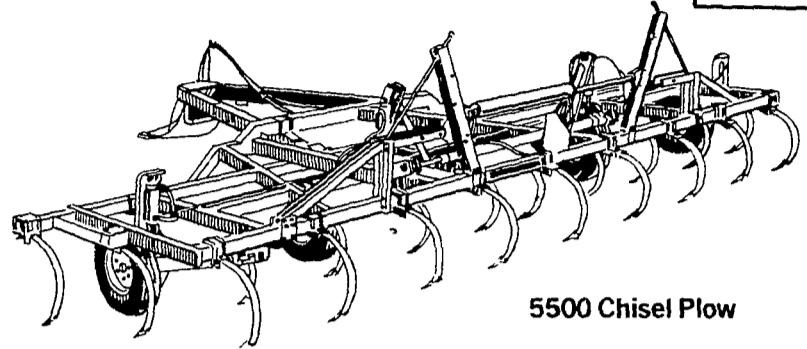

# IH TILLAGE HEADQUARTERS

If you are going to need a **Field Cultivator**, a **Chisel Plow**, a **Moldboard Plow**, or a **Disc Harrow** this Spring... **CHECK OUR INVENTORY!** We have a large selection of new or used tillage machines **READY TO GO...**

4500 Vibra Shank Cultivator

**FIELD CULTIVATORS!**

IH 4500 Vibra Shank Field Cultivators  
From 8½ Ft. to 22½ Ft.

5500 Chisel Plow

**CHISEL PLOWS!**

IH 5500 Chisel Plows  
From 7 Ft. to 15 Ft.

720 Automatic Plow

**MOLDBOARD PLOWS!**

IH 420 3F, 16", 3 Pt. Mounted  
IH 440 4F, 16", 3 Pt. Mounted  
IH 450 3F, 16", 3 Pt. Mounted with Auto-  
matic Reset  
IH 720 4F, 11", Semi Mounted with Auto-  
matic Reset  
IH 720 5F, 20", Semi Mounted with Auto-  
matic Reset  
IH 730 4F, Variable Width with Automatic  
Reset  
IH 735 5F, Variable Width with Automatic  
Reset