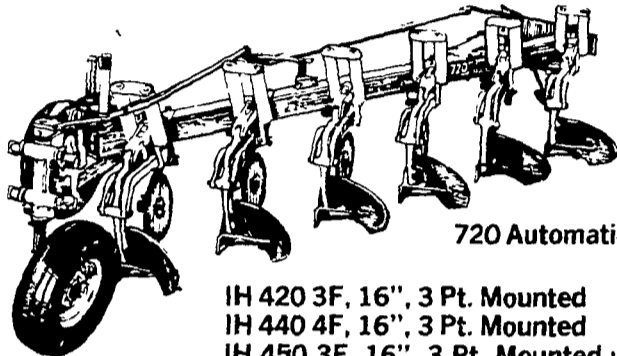

4500 Vibra Shank Cultivator

**FIELD CULTIVATORS!**

IH 4500 Vibra Shank Field Cultivators  
From 8½ Ft. to 22½ Ft.

5500 Chisel Plow

**CHISEL PLOWS!**

IH 5500 Chisel Plows  
From 7 Ft. to 15 Ft.

720 Automatic Plow

**MOLDBOARD PLOWS!**

IH 420 3F, 16", 3 Pt. Mounted  
IH 440 4F, 16", 3 Pt. Mounted  
IH 450 3F, 16", 3 Pt. Mounted with Auto-  
matic Reset  
IH 720 4F, 11", Semi Mounted with Auto-  
matic Reset  
IH 720 5F, 20", Semi Mounted with Auto-  
matic Reset  
IH 730 4F, Variable Width with Automatic  
Reset  
IH 735 5F, Variable Width with Automatic  
Reset

475 Disk Harrow

**DISK HARROWS!**

IH 350 10 Ft. 3 In.  
IH 350 10 Ft. 6 In.  
IH 370 12 Ft. 8 In.  
IH 475 12 Ft.  
IH 475 17 Ft. 8 In.  
IH 475 19 Ft. 1 In.

NEW International