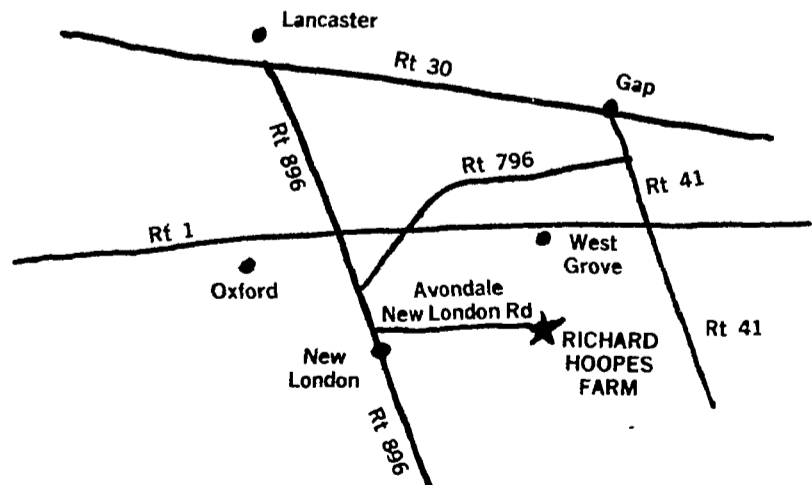

Follow Checkered Arrows From Rt. 896 at New London, PA

HESS MILLS
PHONE 717 442 4183
717 768 3301
PARADISE PA 17562

HIGH BROS.
PHONE 717 354-0301
GORDONVILLE PA 17529

K & K FEED, INC.
PHONE 717 866 2324
23 N PARK ST RICHLAND PA 17087

UMBERGER'S MILL
PHONE 717 867 5161
FONTANA PA 17042

KEYSTONE MILLS
John B Kurtz
PHONE 717 354-4616 717 738 1088
RD3 EPHRATA PA 17522

**MCCRACKEN'S
FEED MILL, INC.**
PHONE 717-665 2186
2 NEW CHARLOTTE ST MANHEIM PA 17545

**WEST WILLOW
FARMERS ASSN., INC.**
PHONE 717 464 3386
WEST WILLOW PA 17583

LANDIS SUPPLY
Ira B Landis
PHONE 717 665 3248
BOX 276 RD3
MANHEIM PA 17545

M. G. HENNINGER & SON, INC.
PHONE 717 362 3333
BERRYSBURG PA 17005

Anthony's Feed Mill
PHONE 215 488 6211
STRAUSTOWN PA 19559

FAWN MILLS
PHONE 717 382 4805
FAWN GROVE PA 17321
PHONE 717 637 1123
HANOVER PA 17331