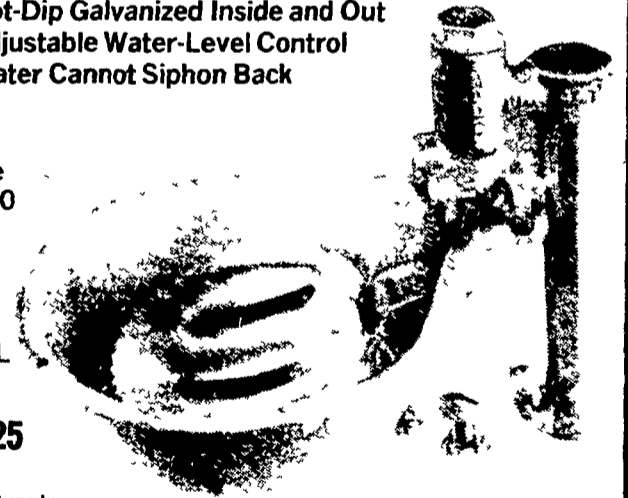

RELIABLE BRASS VALVE

- Cup Is Frost Resistant. No Cast Iron Parts Are Under Water Pressure.
- Water Connection From Above Or Below.
- Non Siphon Design Meets Public Health Specifications.
- Brass Valve Has Built In Filter.
- Valve Adapts To Existing Water Pressure.
- Valve Can Be Disconnected Without Removing Bowl From Support.

CAST IRON BOWL

- * Bowl Removes without Tools
- * Hot-Dip Galvanized Inside and Out
- * Adjustable Water-Level Control
- * Water Cannot Siphon Back

List Price
 \$62.00

SPECIAL PRICE

\$48.25
 Limited Supply