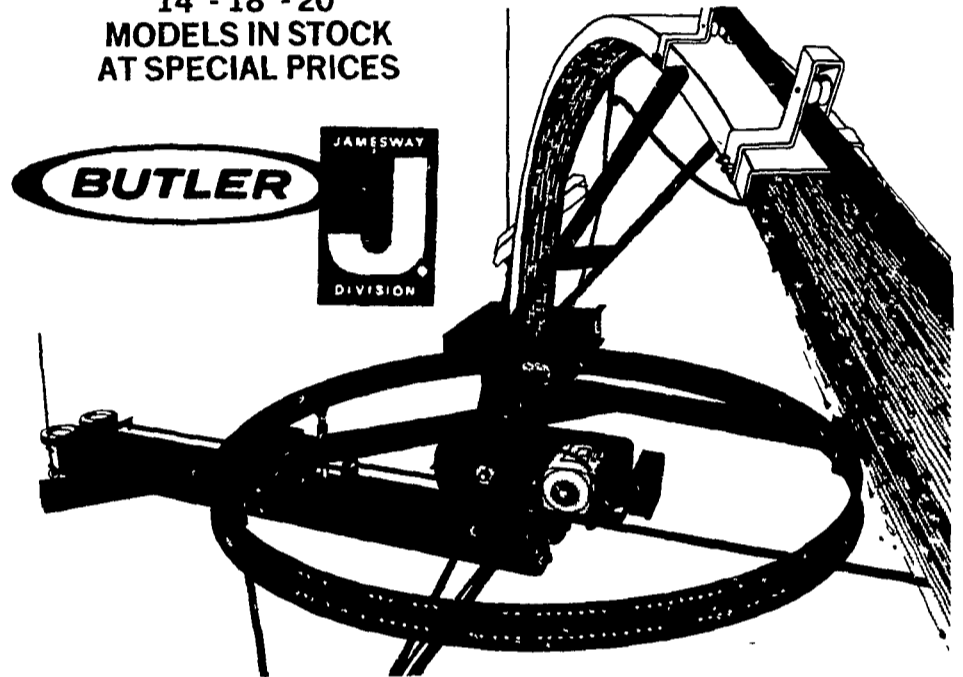

BARN CLEANER

WELDED PADDLE ASSEMBLY

Paddles with reinforced wear shoes are welded to the hook line at a 12° angle so manure liquids tend to be carried by the 4" deep trailing end of the paddle.

VOLUMATIC III SILO UNLOADER

14' - 18' - 20'
 MODELS IN STOCK
 AT SPECIAL PRICES

12' THRU 30' DIA. SILOS

Jamesway has developed equipment like the Volumatic® III silage distributor-unloader. It develops big capacity. Helps keep you out of the silo

Volumatic III performance-features include the wide-spaced hexapod suspension system, with 9 and 11 foot rings. Big 6-inch pulleys and 5/16-inch steel cables assure proper balance, less stress. You get even cutting; top to bottom.