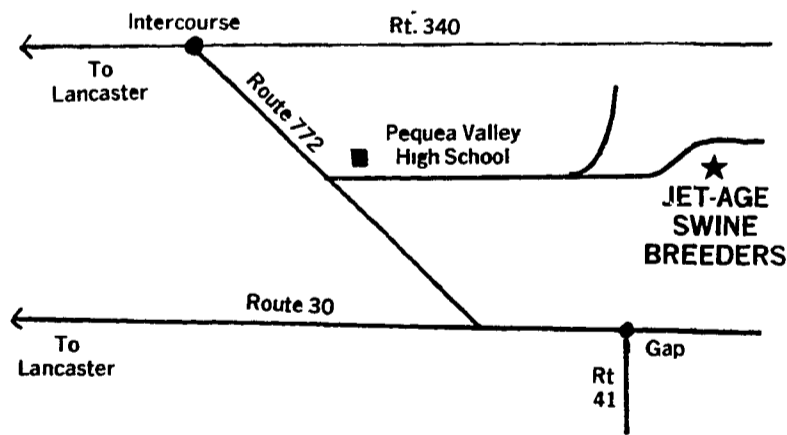

JET-AGE SWINE BREEDERS

RD 1, KINZER, PA

INVITES YOU TO THEIR

OPEN HOUSE

**SATURDAY
MARCH 14**

FROM 10 A.M. to 3 P.M.

**SEE THE ALL
NEW 450 HEAD
GILT RAISING
FACILITY**

DIRECTIONS TO JET-AGE SWINE BREEDERS:

Take Route 772 South from Route 340 to first left after Pequea Valley High School. Take first road right, go 1 mile, look for signs.

**THANKS AND
CONGRATULATIONS
TO JET AGE
SWINE BREEDERS
FROM THE FOLLOWING:**