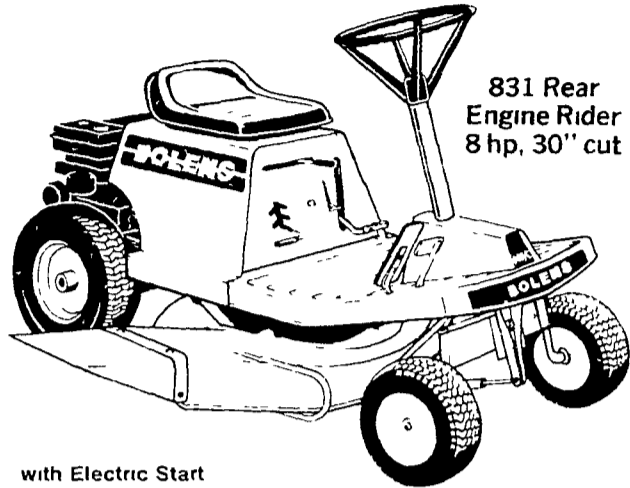

YOU'RE IN BARGAIN COUNTRY

Bolens
LAWN TRACTORS
from 8 hp to 11 hp

OPEN HOUSE SPECIAL

BOLENS LT-8

3 hp Tractor, Recoil Start with 32" mower

Reg. \$1295.00

SPECIAL

\$995.00

Bolens
does it better!

831 Rear Engine Rider
8 hp, 30" cut

with Electric Start

Compare features, price and quality with any other mower! Bolens has it all • Heavy duty frame keeps your feet up, away from the mower • Floating mower deck follows lawn contours for smooth cutting • Five cutting heights • Comfortable easy to operate • Turns on a dime for maneuverability around trees and shrubs

Reg. \$1195.00

OPEN HOUSE SPECIAL

\$995.00

OPTIONAL REAR HOPPER/
BAGGER KIT \$145.00

Sterling

**THE NU-TWIST
IN BARBED
WIRE**

Economical -
Easy to
Erect

THE NEWEST DEVELOPMENT IN BARB WIRE IS NOW AVAILABLE FROM STERLING!

- ★ IT'S STRONG - Nu Twist is made from 15½ gauge high-strength carbon steel wire with a breaking strength that's nearly the same as standard 12½ gauge wire barb wire
- ★ IT'S DURABLE - Nu Twist has a double-protective zinc coating for outstanding corrosion resistance
- ★ IT'S EASY TO HANDLE — Each reel of Nu Twist comes with a protective wrap per and a built in carrying handle
- ★ IT'S LIGHT — An 80 rod reel of 4 point Nu-Twist weighs only 43 pounds compared to 86 pounds for conventional