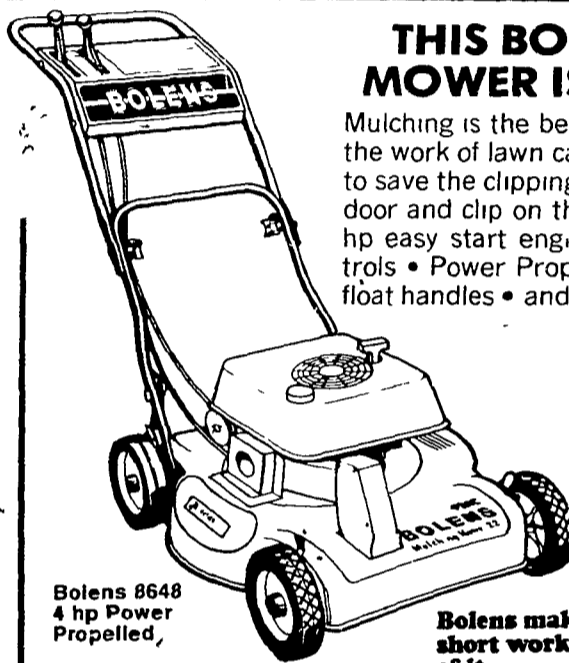

Reg. \$29.95 ea.

SPECIAL **\$26.95** ea 1-4 Rolls
\$25.50 ea 5-9 Rolls

\$24.25 ea 10-47 Rolls

\$23.00 ea 48 or More Rolls

THIS BOLENS MULCHING MOWER IS A BAGGER, TOO

Mulching is the best way to treat your grass and cut the work of lawn car. But sometimes you might want to save the clippings, too. Just remove the discharge door and clip on the optional grass-catcher • Plus 4 hp easy start engine • Full 22" cut • Console controls • Power Propelled • 7 cutting heights • Fix or float handles • and more