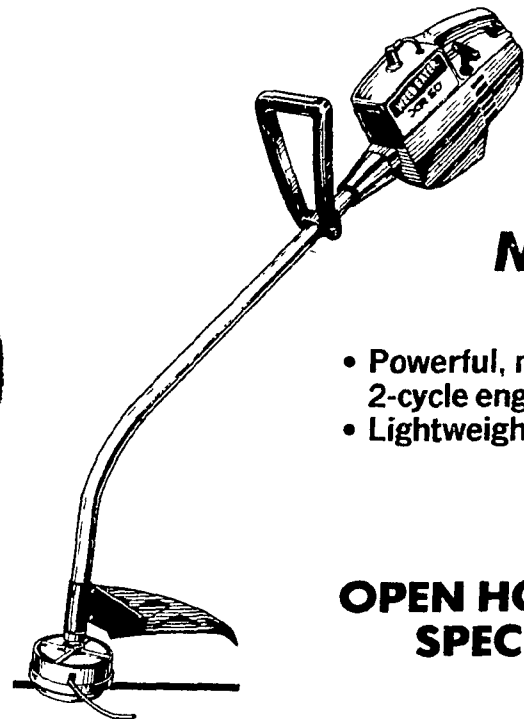

WEED EATER®

TRADE-MARK

MODEL XR-50™

- Powerful, new 26.2 cc 2-cycle engine
- Lightweight
- Trims and edges
- Solid state ignition
- Tap-N-Go™ Line feed

Regular $139.99

OPEN HOUSE SPECIAL

$99.95