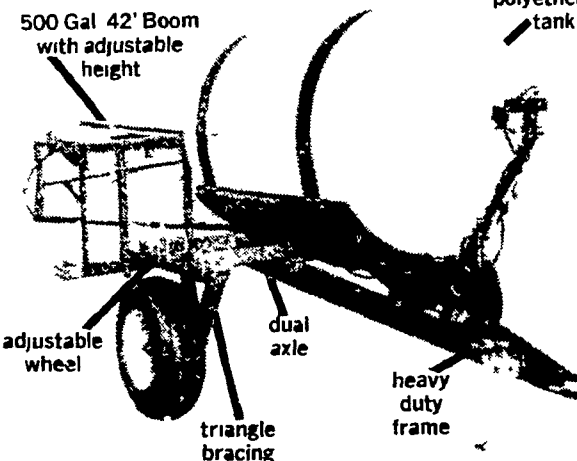

TRACTOR LIGHTS

6 & 12 Volt
Reg. \$8.99

\$7.99

- Adjustable Base
- 4 1/2" sealed beam

FIELD DRAIN PIPE

4" Solid or Perforated
6" Solid or Perforated
Also Available in 10", 12", 15"
CALL FOR QUANTITY PRICES.

CAMPBELL SPRAYERS

★ EARLY BIRD ★ PRICES

More Sprayer For Your Dollar

ALL NEW 1981 SPRAYERS - NO LEFTOVERS

	Reg.	SALE
200 gal. 3 pt.	\$689.95	\$629.95
200 gal. trailer	\$869.95	\$799.95
300 gal. trailer	\$979.95	\$899.95
500 gal. trailer	\$1589.95	\$1499.95

Prices less tires & pump
FULL LINE OF DELAVAN PARTS

WE UPS ANYWHERE - JUST CALL 717-464-3321

SALE PRICES GOOD THROUGH MARCH 14

Store Hours
Mon-Thurs 7:30 A M - 6:00 P M
Sat 7:30 A M - 5:00 P M
Fri 7:30-9:00