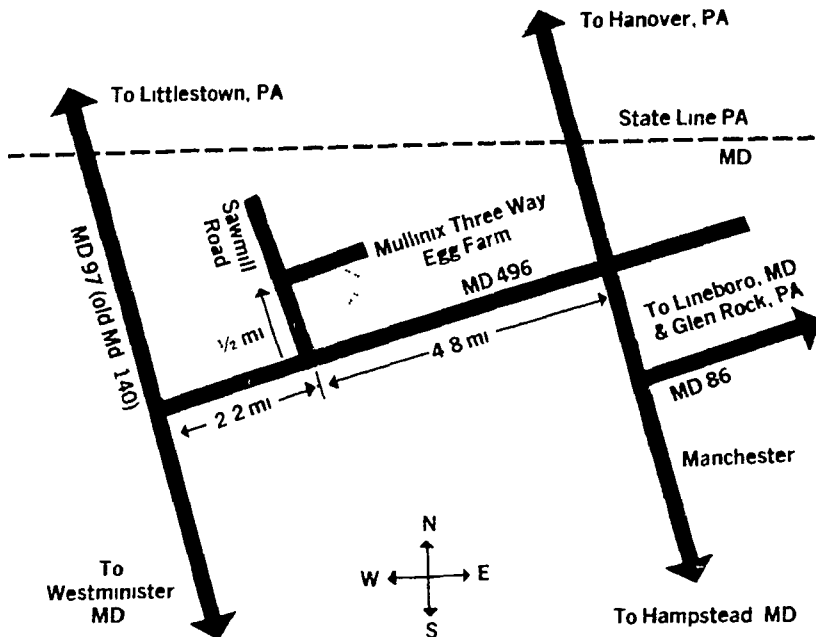

FAVORITE LIFESTYLE SYSTEMS
• Start Grow • 4 Deck Layer
• Floor Feeding
• Ventilation Systems
"Locally Manufactured By Experienced People"

EQUIPMENT BY:
FAVORITE MANUFACTURING INC.
NEW HOLLAND, PA

EGOMATIC
Stainless Steel Packer
Pennington, N J
609-737-1400

MARYLAND FRESH EGGS INC.
Hampstead, Md
301-374-9666

LEONARD MARTIN CO.
Lebanon, PA
Generator Systems
717-274-1483

FAVORITE EQUIPMENT AND SUPPLY CO.
717 354 4466

UNION NAT'L BANK
Financing
Westminster, Md
301-848-7200

DUREX FLOORINGS, INC.
Lititz PA
Seamless Floors
717-626-8566

A.C. REIDER & SON INC.
Well Drilling
Dallastown PA
717-244-4521

HART MFG.
Glendale, Calif
Poultry Waterers
213 744 2136

AEROVENT FAN & EQUIPMENT INC.
Lansing, MI
Ventilation
517 323-2930

WESTMINISTER SERVICE
Westminster, MD
301-848-1033

FAVORITE PVC
Dropping Boards