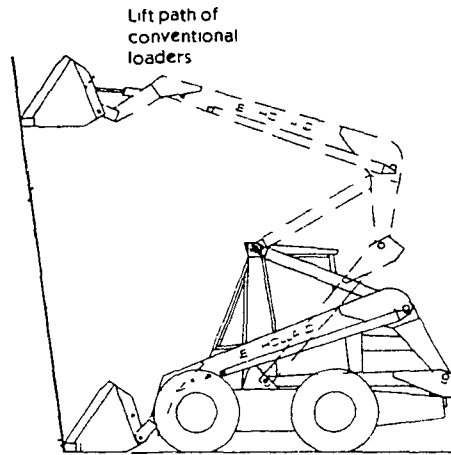

WE CHALLENGE YOU... TO SEE FOR YOURSELF WHY A SPERRY NEW HOLLAND LOADER OFFERS YOU MORE!

MORE BOOM REACH: SO YOU CAN DUMP INTO THE CENTER OF BIG SPREADERS.

MORE STABILITY: SO YOU CAN HANDLE GREATER OPERATING LOADS - UP TO 2,050 LBS.

MORE MANEUVERABILITY: HYDROSTATIC DRIVE LETS YOU MANEUVER EASIER.

MORE CAPACITY: LONG WHEELBASE GIVES YOU MORE STABILITY AND A SMOOTHER RIDE

MORE VERSATILITY: QUICK-ATTACH FEATURE LETS YOU CHANGE ATTACHMENTS FASTER...GET MORE WORK DONE.