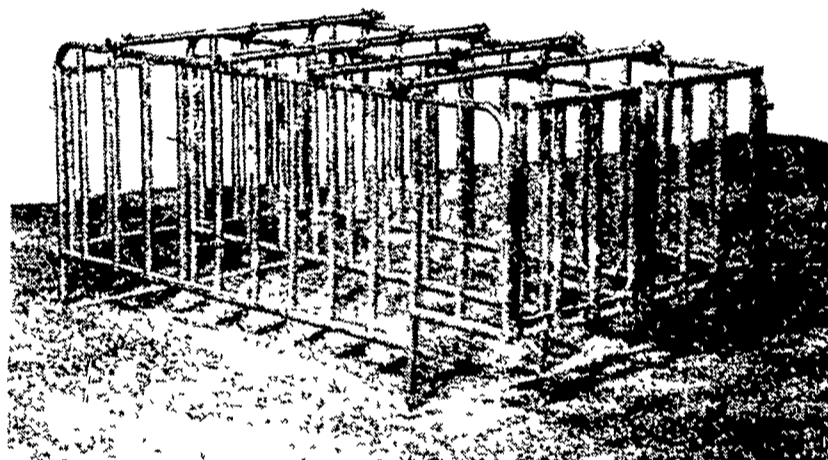

# ROHN AGRI PRODUCTS

**Unarco-Rohn**

**True  
Hot Dip  
Galvanized  
after fabrication**

**5 TIMES  
MORE COATING  
THAN MOST  
EQUIPMENT!**

**VERTICAL SIDE CRATE**

**SLOPED FRONT STALL**

**GESTATION STALL**

**FENCING PANELS**

**STACKED PENS**

**AGRI-EQUIPMENT, INC.**

**CATTLE - HOG - POULTRY EQUIPMENT**

**2754 Creek Hill Road, Leola, PA 17540  
PHONE - 717-656-4151**

**HOURS:**  
Monday thru Friday: 7:30 A.M. to 4:30 P.M.  
Saturday: 7:30 A.M. to 11:30 A.M. - Parts Only