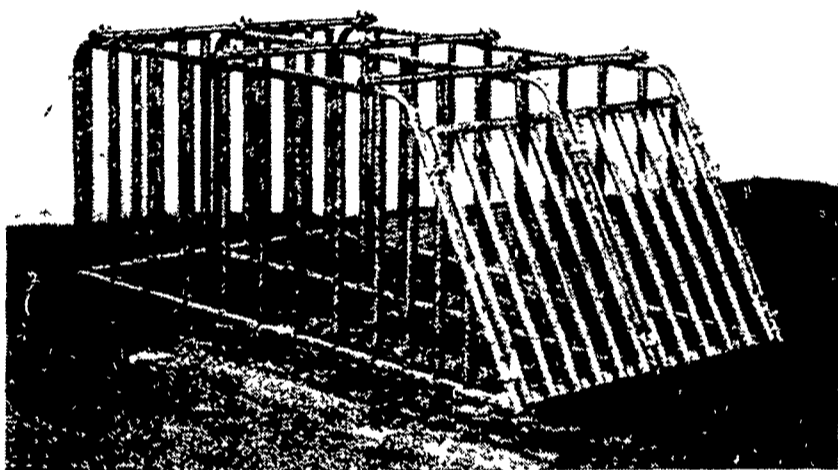

# ROHN AGRI PRODUCTS

**Unarco-Rohn**

**True  
Hot Dip  
Galvanized  
after fabrication**

**5 TIMES  
MORE COATING  
THAN MOST  
EQUIPMENT!**

**VERTICAL SIDE CRATE**

**SLOPED FRONT STALL**

**GESTATION STALL**

**FENCING PANELS**

**STACKED PENS**

**AGRI-EQUIPMENT, INC.**

**CATTLE - HOG - POULTRY EQUIPMENT**

**2754 Creek Hill Road, Leola, PA 17540  
PHONE - 717-656-4151**

**HOURS:**  
Monday thru Friday: 7:30 A.M. to 4:30 P.M.  
Saturday: 7:30 A.M. to 11:30 A.M. - Parts Only