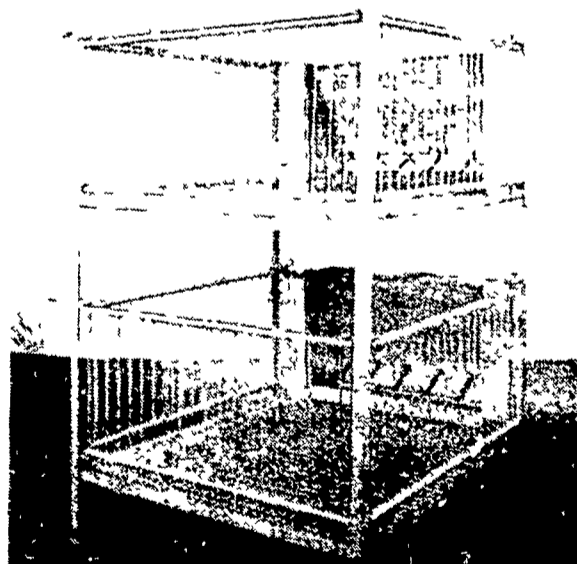

# ROHN AGRI PRODUCTS

**Unarco-Rohn**

**True  
Hot Dip  
Galvanized  
after fabrication**

**5 TIMES  
MORE COATING  
THAN MOST  
EQUIPMENT!**

**VERTICAL SIDE CRATE**

**SLOPED FRONT STALL**

**GESTATION STALL**

**FENCING PANELS**

**STACKED PENS**

**AGRI-EQUIPMENT, INC.**

**CATTLE - HOG - POULTRY EQUIPMENT**

**2754 Creek Hill Road, Leola, PA 17540  
PHONE - 717-656-4151**

**HOURS:**  
Monday thru Friday: 7:30 A.M. to 4:30 P.M.  
Saturday: 7:30 A.M. to 11:30 A.M. - Parts Only