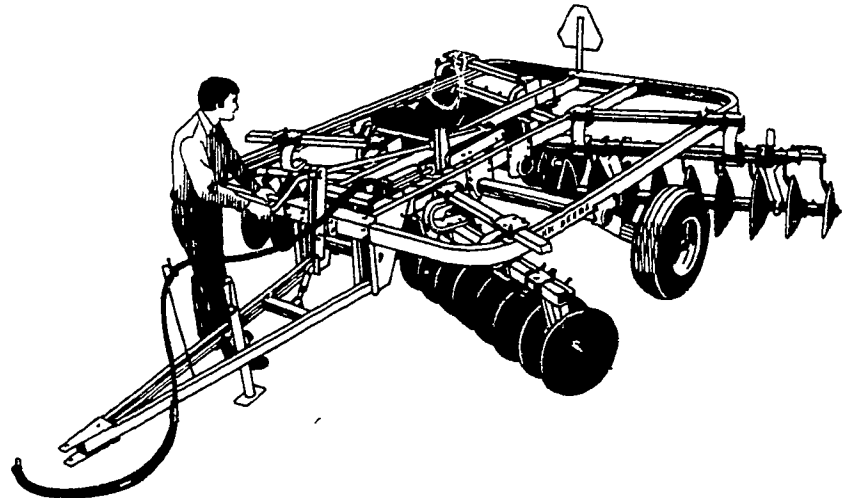

PERFORMANCE PROFILE

The 50-hp 2240's lugging power will amaze you . . . and many comfort and convenience features will boost your performance

The John Deere 2240 features performance you'll like in the field or feedlot. The 3-cylinder, 50-hp diesel engine provides plenty of lugging power, and the 8-speed collar-shift transmission and the rest of the drive train are toughened up to match. You'll also find a Load-and-Depth Control hitch along with closed-center hydraulics as standard equipment on the 2240. Features on the 2240 also take into consideration operator performance. An electronic instrument panel clusters lights and gauges for easy viewing. And the seat is completely adjustable for riding and operating comfort. The 2240 — its performance is worth checking out.

115 Level-Action™ Disks

Simply turn the crank for level disking from 7²/₃ to 14¹/₄ feet wide

Here's the ideal disk for preparing level seedbeds and disking-under light cover. Its 65 to 85 pounds per blade and 7¹/₄- or 9-inch blade spacing help mix and stir the soil.

Turn the leveling crank clockwise to reduce a center valley, counterclockwise to reduce a center ridge. Team this disk with your 40- to 100-horsepower tractor to smooth out your disking problems.

A.B.C. GROFF, INC.
New Holland, PA
717-354-4191