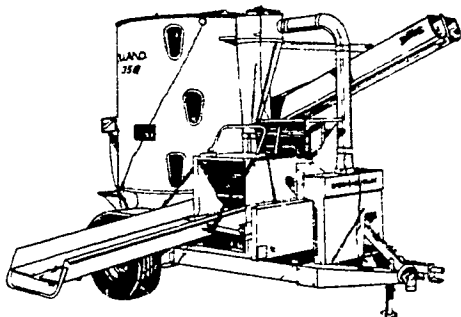

**The Time Is Right...
The Price Is Right!!**

**New Equipment Special...
NEW MODEL 358
NEW HOLLAND
GRINDER MIXER**

Heavy Duty 1-3/8" 540 R.P.M. PTO
With Loading Auger and Mechanical
Drive, 31"x13.50 - 15" 8 Ply New
Rubber On Heavy Duty 15" Wheels, 8'
Unloading Auger With 10' Extension
Making an 18' Discharge Auger and 2
Screens

HERR & LEAMAN

Farm equipment
Let Us Know What Your Looking For

**GUARANTEED
QUALITY USED TRACTORS**

IH 1456 dual hyd & PTO sharp 1 owner tractor
JD 4020 diesel WF fully equipped w/real good
cab clean tractor (1968 model)
IH 856 diesel fully equipped w yr round cab 3 pt
JD 3020 diesel power shift JD w/ local trade in
IH 1206 fully equipped w dual PTO & hyd
IH 1466 cab & air radials dual PTO hydraulics
very clean tractor
IH 656 diesel hydro w/ 3 pt (row crop)
IH 856 diesel 3 pt w/ 38 rubber new TA nice
IH 826 gear drive M&W turbo fully equipped
IH 806 diesel 3 pt w/ fully equipped good
tractor
IH 706 diesel 3 pt dual hyd
Oliver 1650 diesel w/ local trade in
Farmall 450 gas w fast hitch & PS
Farmall H 1951 model
IH 2350 Mount O Matic loader w 7 bucket