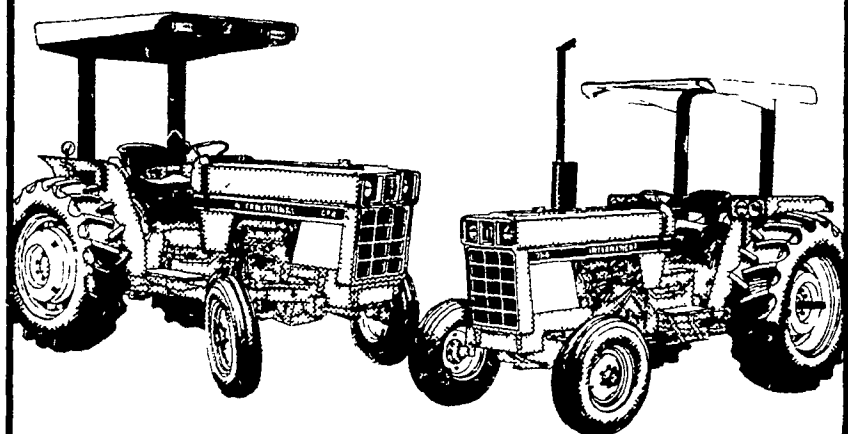

International® 2+2 tractor

- 3388 - 130 PTO HP
- 3588 - 150 PTO HP
- 3788 - 170 PTO HP

See the newest, and most powerful, IH 2+2 tractor now. It's tomorrow's row-crop tractor design, but it's here today—only from International.

- 2+2 design combines 2-WD mobility with the traction and stability of 4-WD.
- 466 cu. in. turbocharged diesel engine.
- Torque Amplifier transmission with 12F/6R speeds.
- Control Center behind the articulation point for unexcelled visibility.
- Standard with 1000 RPM PTO, 3-point hitch, adjustable axles, choice of luxurious interiors.

Now...get what you want in a compact tractor!

International® Series 84 Compact Tractors— 42 to 72 PTO hp

14 models in utility, row-crop and all-wheel drive styles.

- IH-built multi-range diesel engines.
- Synchronized (8F/4R) transmissions with fast "in-line" shift
- 4 models offering Torque Amplifier transmissions with 16F/8R speeds.
- Hydraulic disk brakes and power steering
- Split-deck controls and comfortable seat
- Big-capacity hydraulics, independent PTO
- Differential lock and 4-position auxiliary valve
- 6 models available with all-wheel drive.