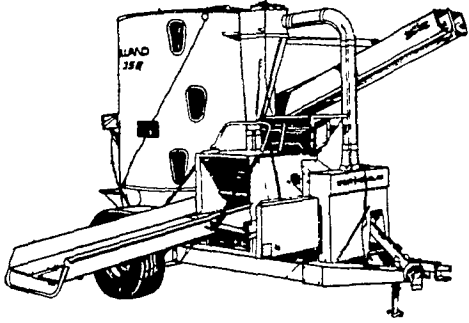

**The Time Is Right...
The Price Is Right!!**

**New Equipment Special...
NEW MODEL 358
NEW HOLLAND
GRINDER MIXER**

Heavy Duty 1-3/8" 540 R.P.M. PTO With Loading Auger and Mechanical Drive, 31"x13.50 - 15" 8 Ply New Rubber On Heavy Duty 15" Wheels, 8' Unloading Auger With 10' Extension Making an 18' Discharge Auger and 2 Screens